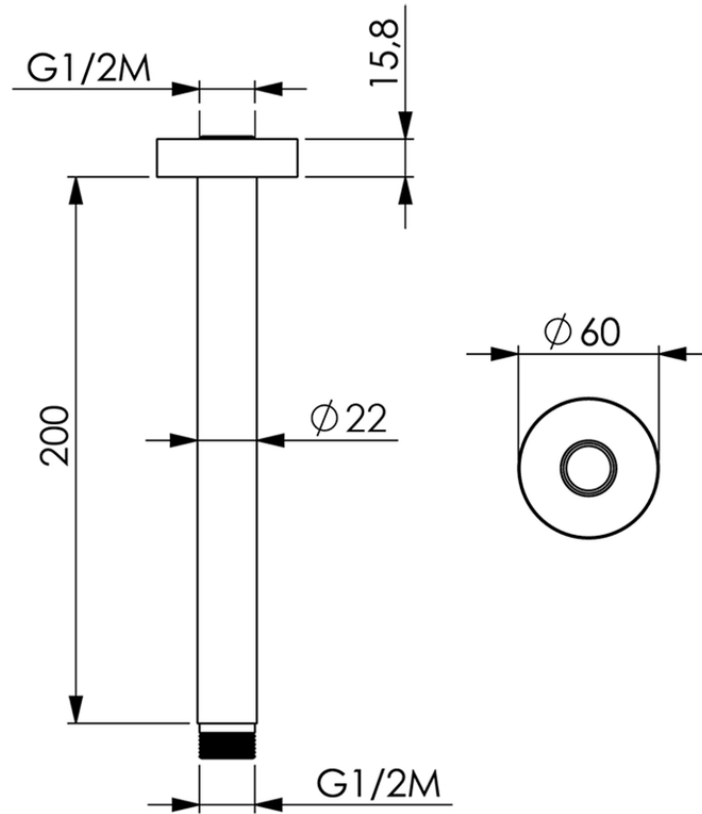

Braccio doccia a soffitto SHOWER_SS013440

SS013440

<https://www.huberitalia.com/braccio-doccia-a-soffitto-shower-ss013440>

2024-12-22