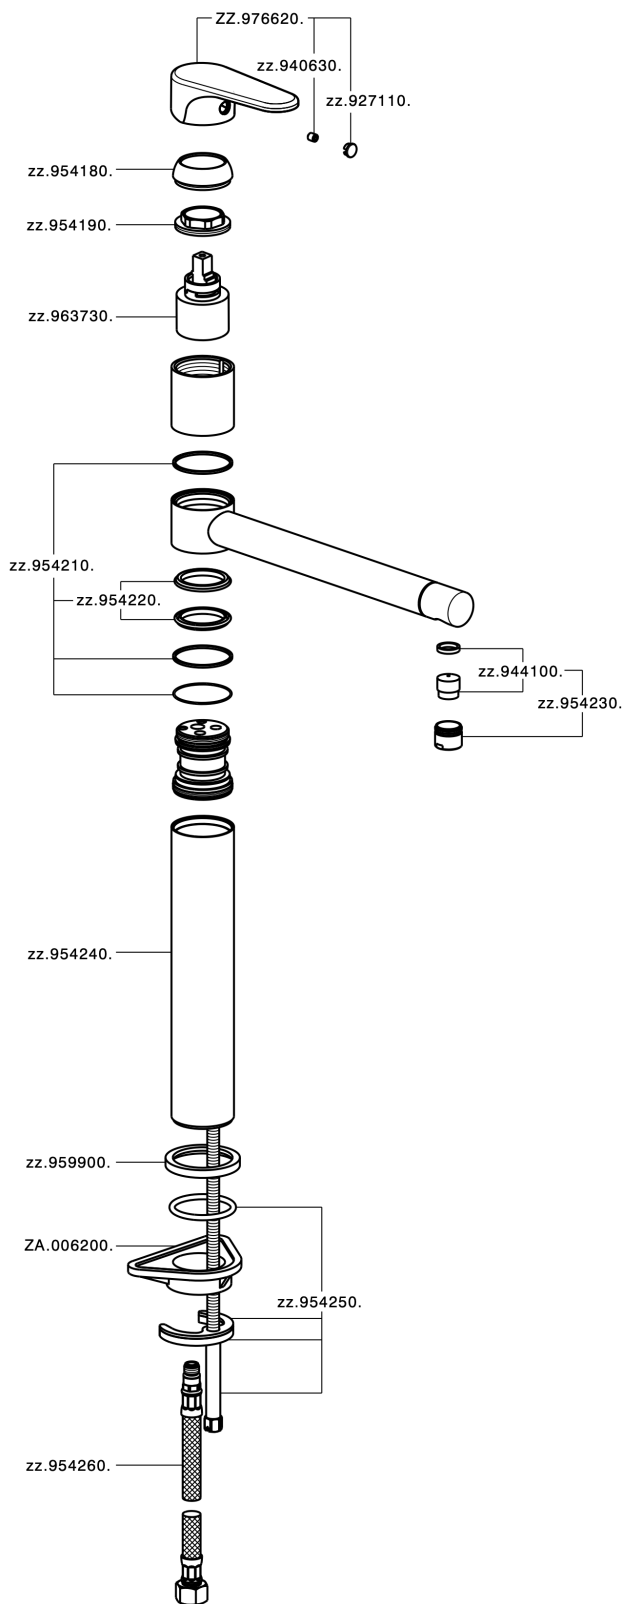

Miscelatore monocomando lavello EnergySave KITCHEN_AH001585

AH001585

<https://www.huberitalia.com/miscelatore-monocomando-lavello-energysave-kitchen-ah001585>

2024-12-27