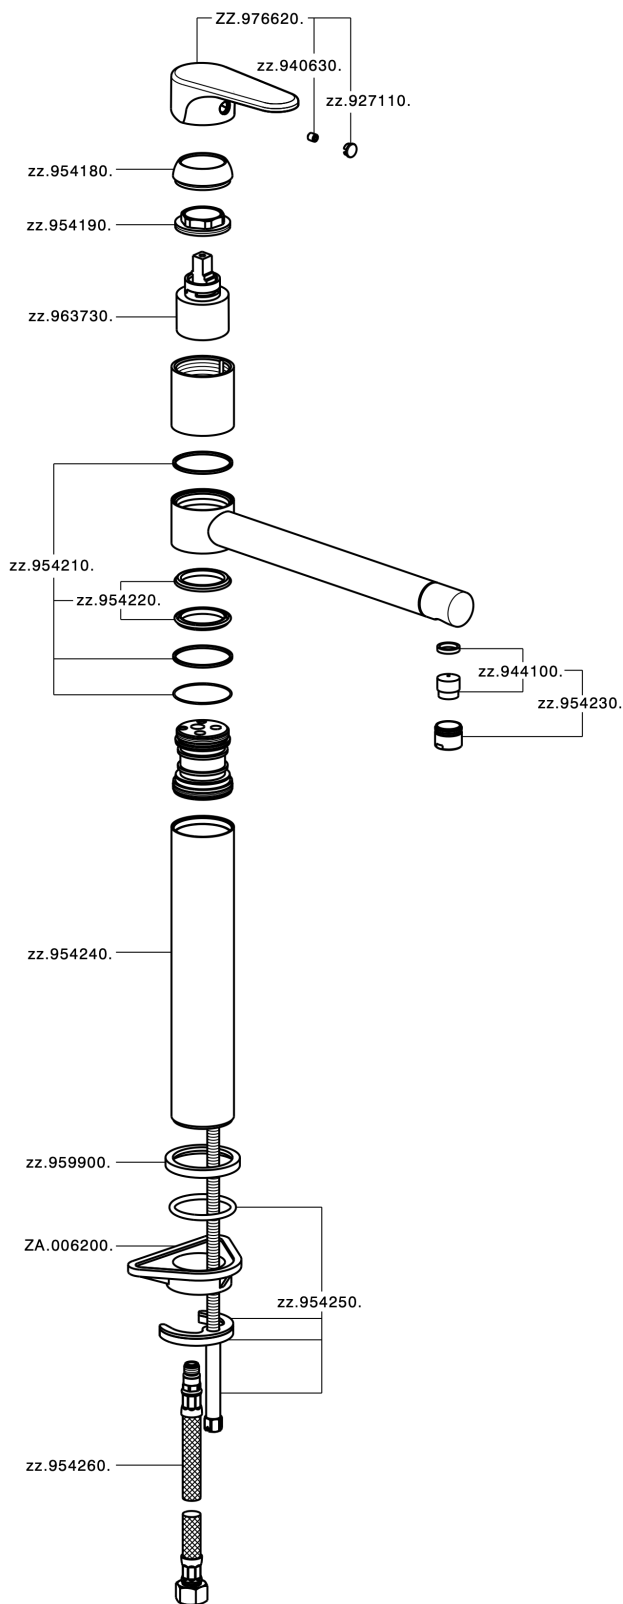

Miscelatore monocomando lavello EnergySave KITCHEN_AH001585

AH001585

<https://www.huberitalia.com/miscelatore-monocomando-lavello-energysave-kitchen-ah001585>

2025-02-05