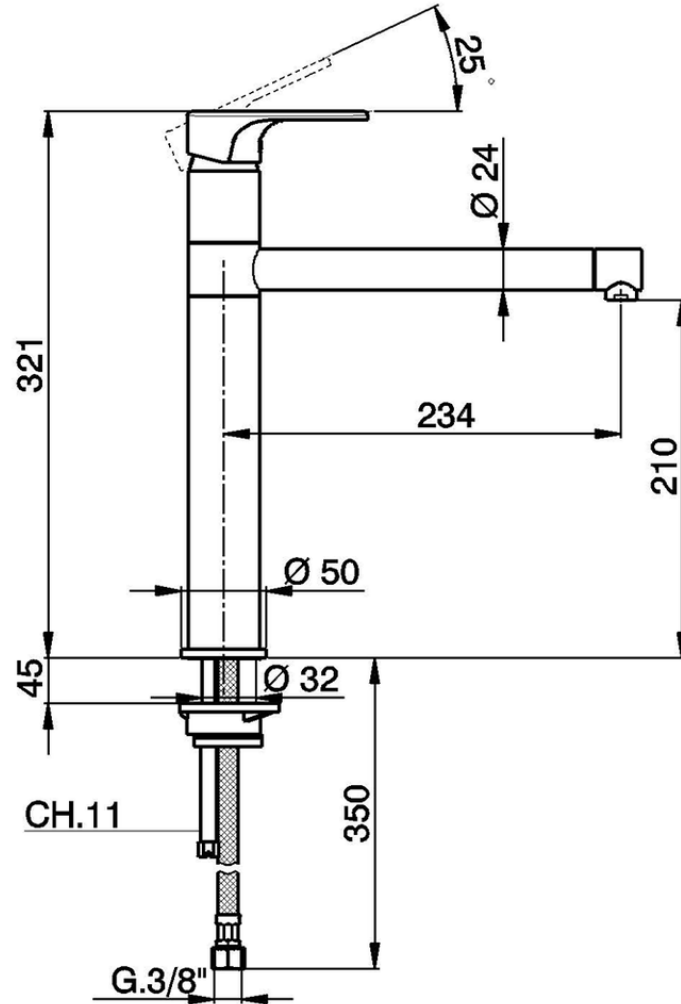

Miscelatore monocomando lavello EnergySave KITCHEN\_AH001585

AH001585

<https://www.huberitalia.com/miscelatore-monocomando-lavello-energy-save-kitchen-ah001585>

2024-12-27