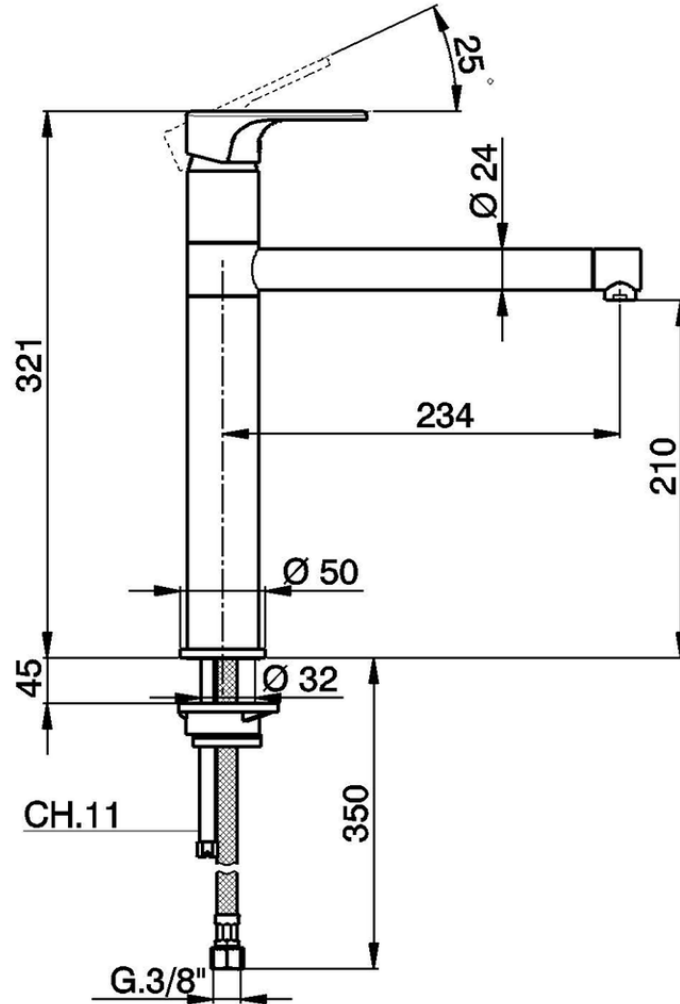

Miscelatore monocomando lavello EnergySave KITCHEN_AH001585

AH001585

<https://www.huberitalia.com/miscelatore-monocomando-lavello-energysave-kitchen-ah001585>

2025-02-05