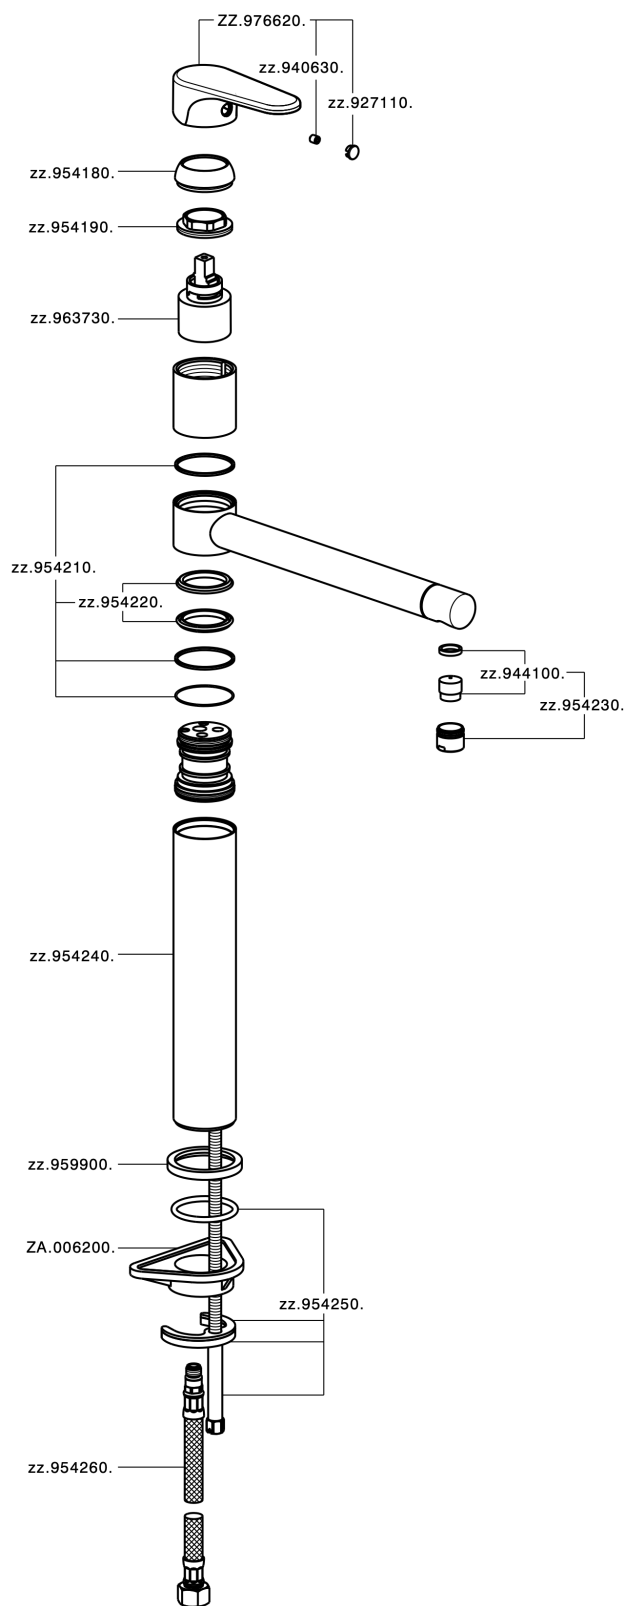

Miscelatore monocomando lavello EnergySave KITCHEN_AH001585

AH001585

<https://www.huberitalia.com/miscelatore-monocomando-lavello-energysave-kitchen-ah001585>

2025-02-05