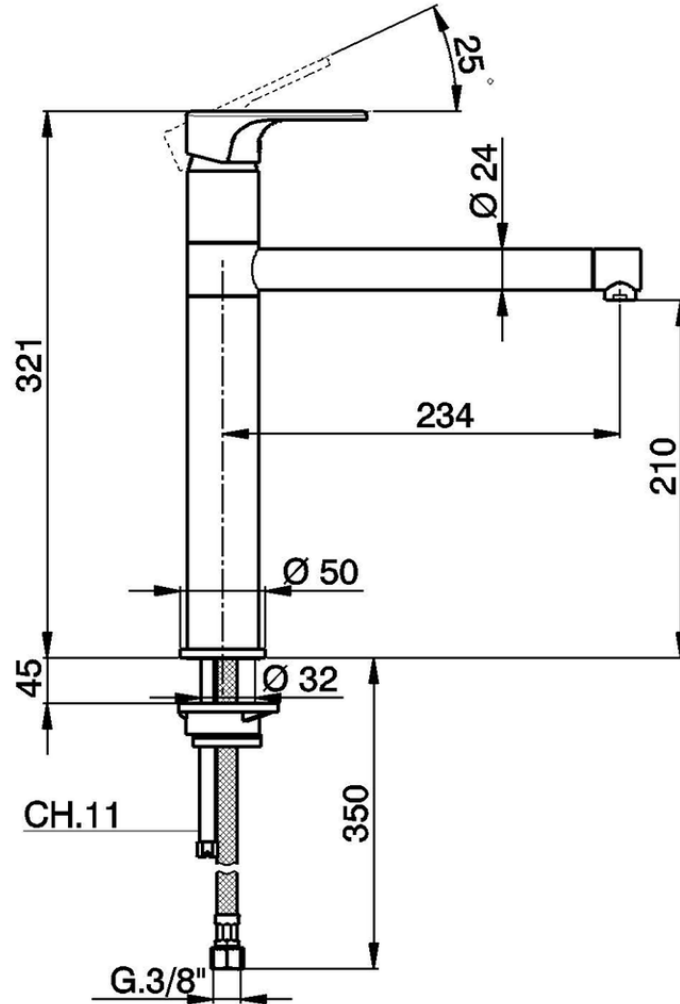

Miscelatore monocomando lavello EnergySave KITCHEN_AH001585

AH001585

<https://www.huberitalia.com/miscelatore-monocomando-lavello-energysave-kitchen-ah001585>

2024-12-27