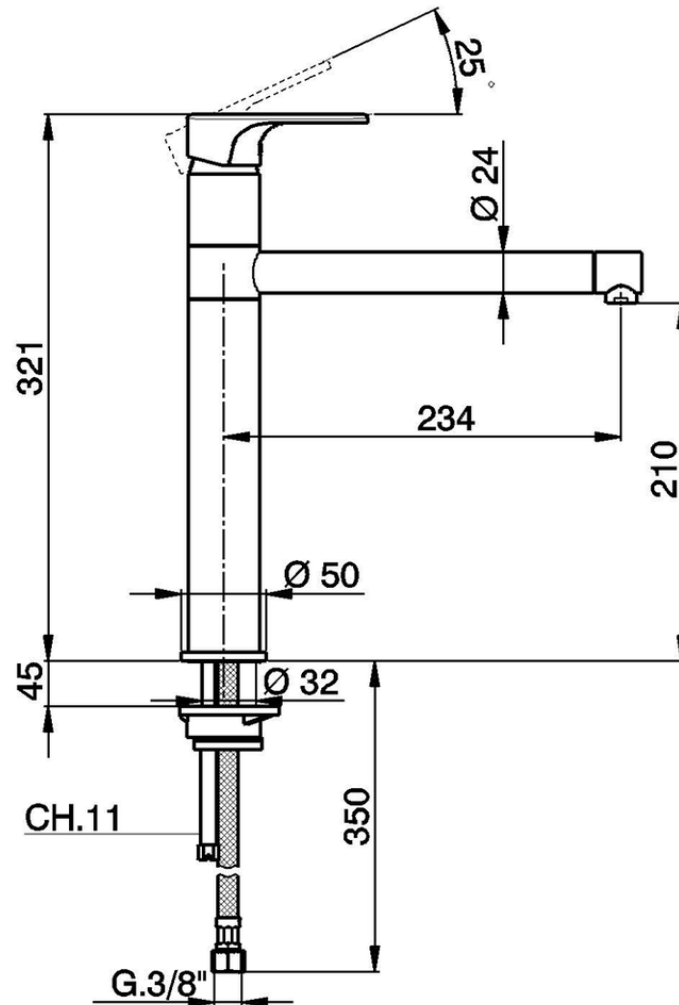

Miscelatore monocomando lavello EnergySave KITCHEN_AH001585

AH001585

<https://www.huberitalia.com/miscelatore-monocomando-lavello-energysave-kitchen-ah001585>

2025-02-05