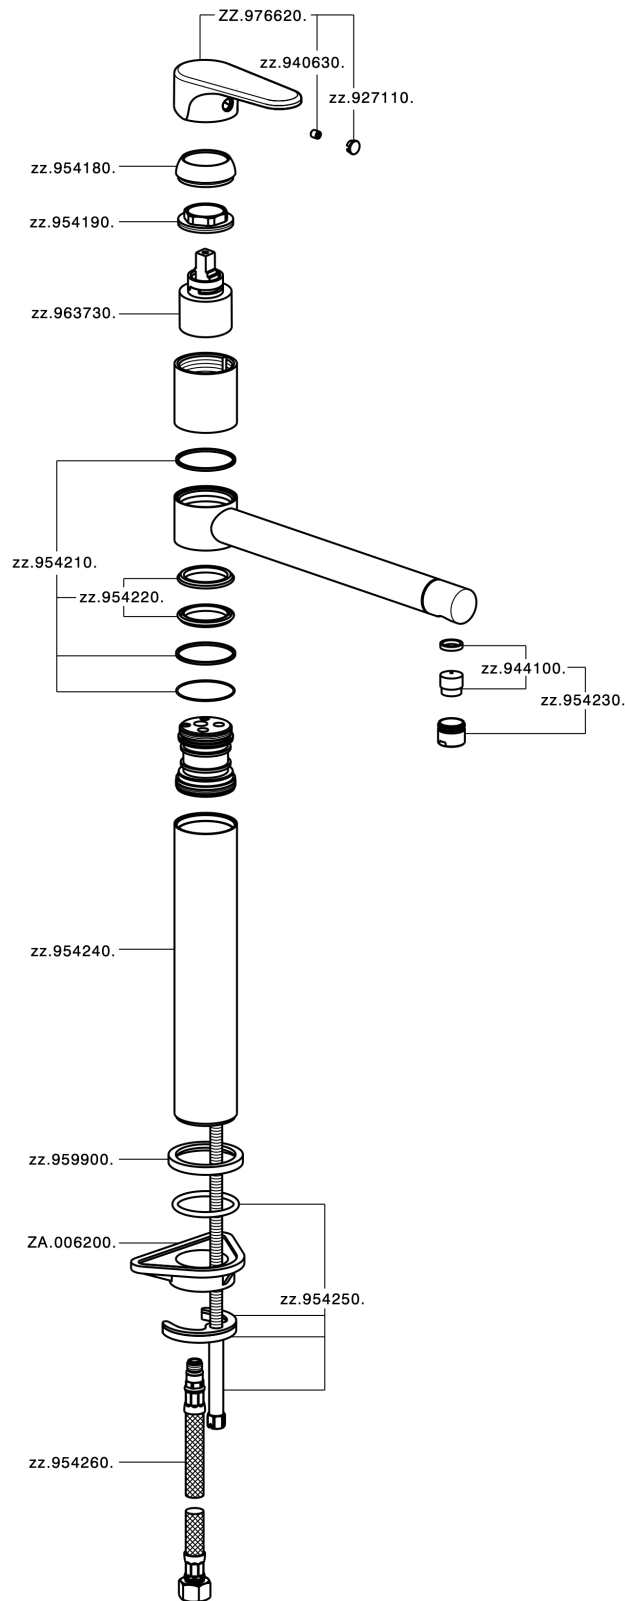

## Miscelatore monocomando lavello EnergySave KITCHEN\_AH001585

AH001585

<https://www.huberitalia.com/miscelatore-monocomando-lavello-energysave-kitchen-ah001585>

2024-12-27