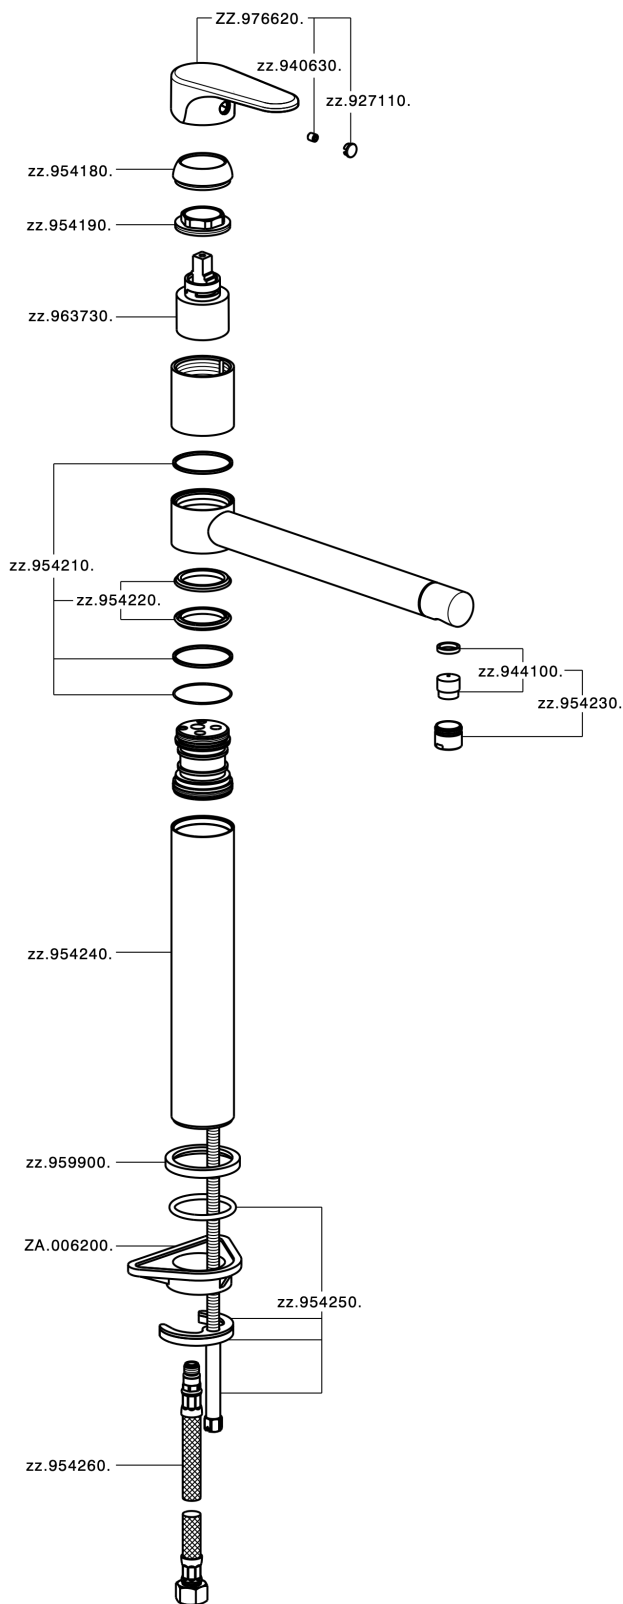

## Miscelatore monocomando lavello EnergySave KITCHEN\_AH001585

AH001585

<https://www.huberitalia.com/miscelatore-monocomando-lavello-energysave-kitchen-ah001585>

2025-02-05