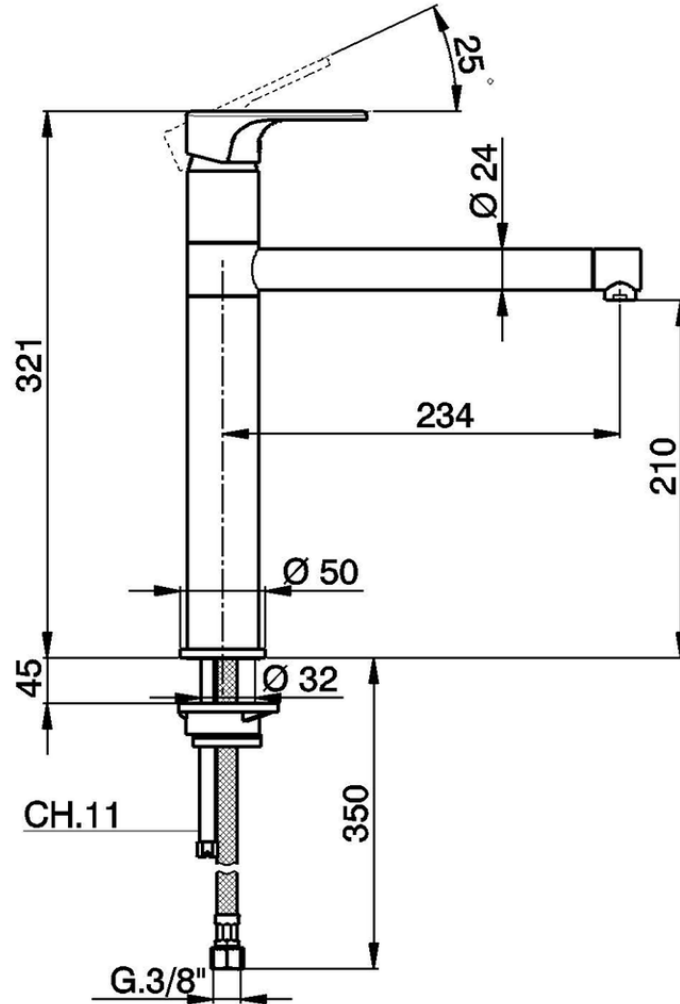

Miscelatore monocomando lavello EnergySave KITCHEN\_AH001585

AH001585

<https://www.huberitalia.com/miscelatore-monocomando-lavello-energysave-kitchen-ah001585>

2024-12-27