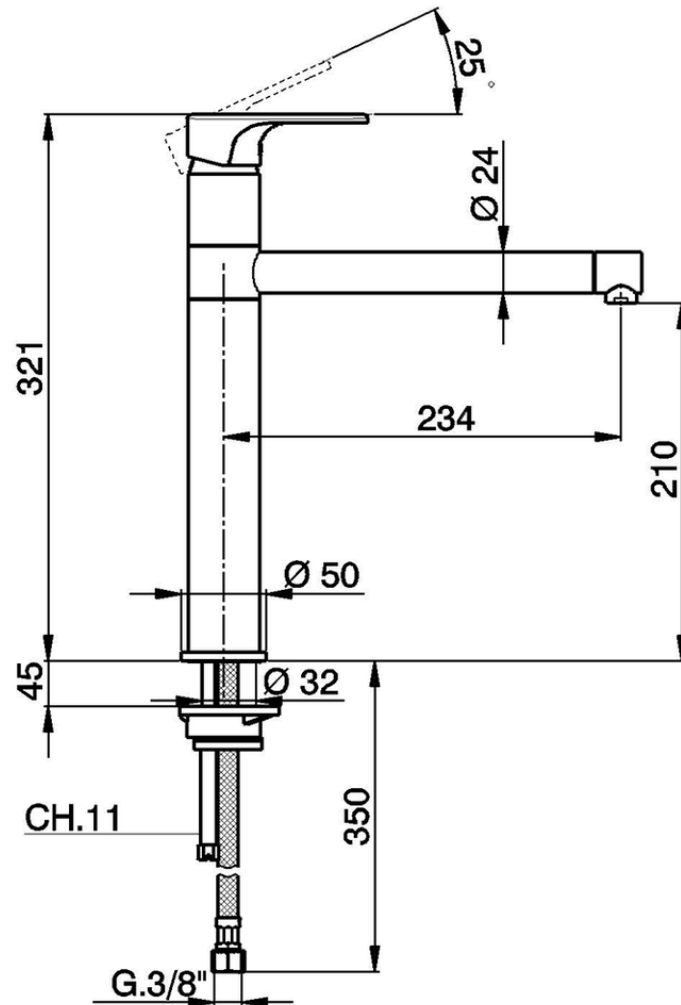

Miscelatore monocomando lavello EnergySave KITCHEN_AH001585

AH001585

<https://www.huberitalia.com/miscelatore-monocomando-lavello-energysave-kitchen-ah001585>

2025-02-05