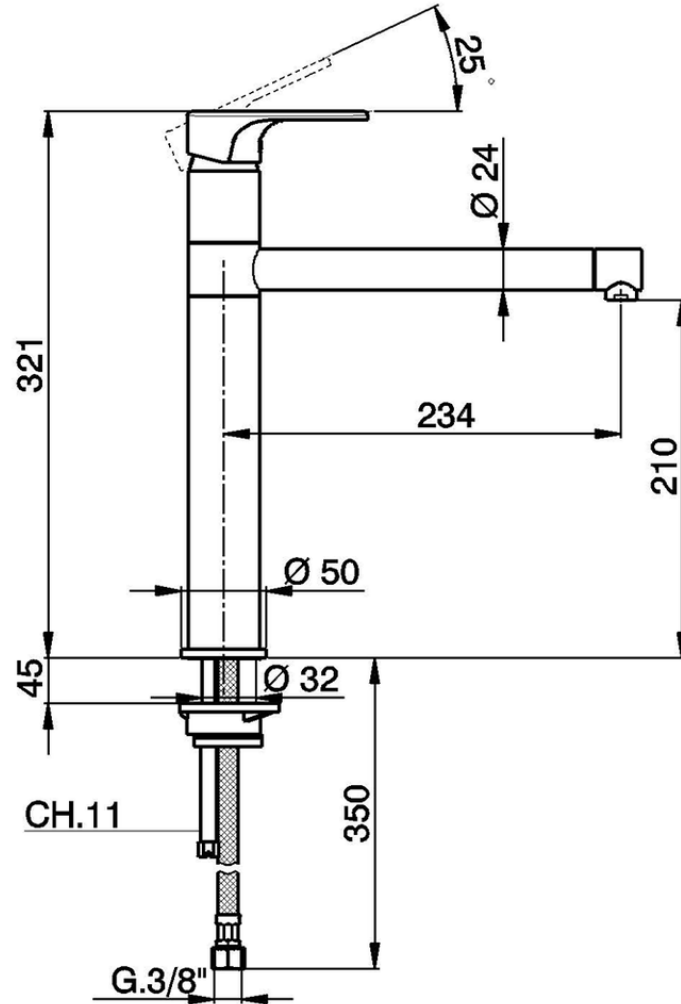

Miscelatore monocomando lavello KITCHEN_AH001580

AH001580

<https://huberitalia.com/miscelatore-monocomando-lavello-kitchen-ah001580>

2024-12-04