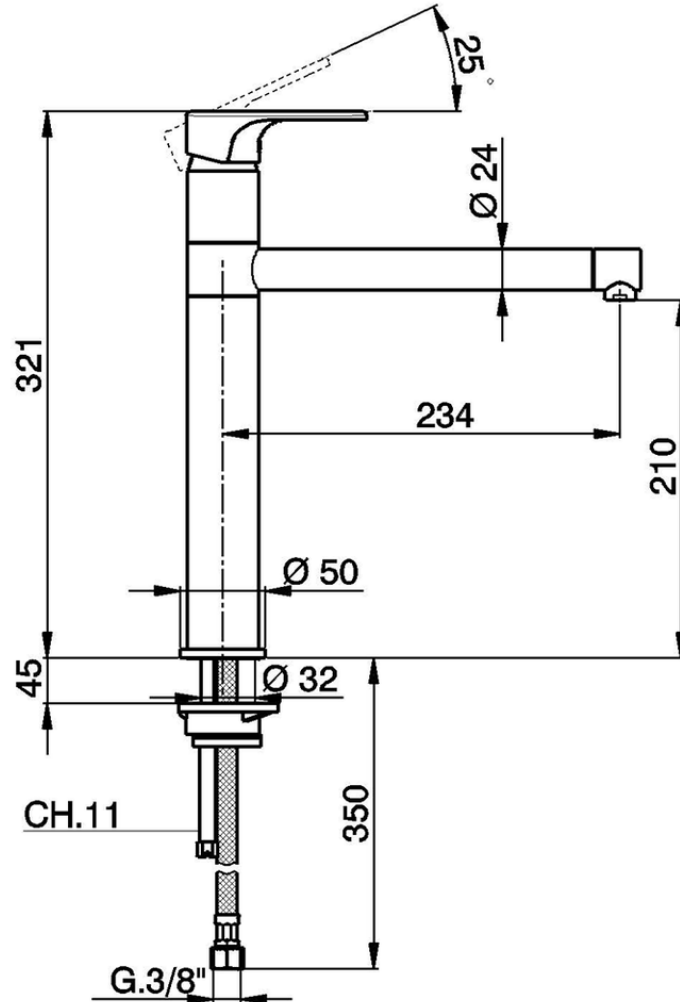

## Miscelatore monocomando lavello KITCHEN\_AH001580

AH001580

<https://www.huberitalia.com/miscelatore-monocomando-lavello-kitchen-ah001580>

2024-12-27