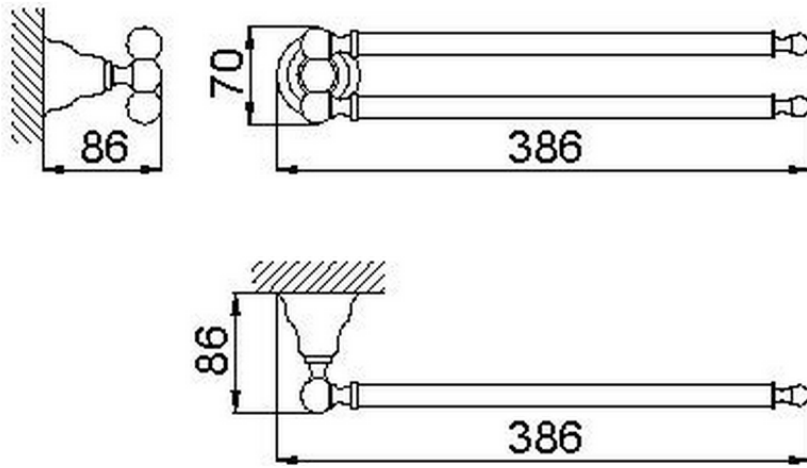

Porta salviette CROISETTE_4016.01H.

4016.01H.

<https://www.huberitalia.com/porta-salviette-croisette-4016-01h>

2024-12-22