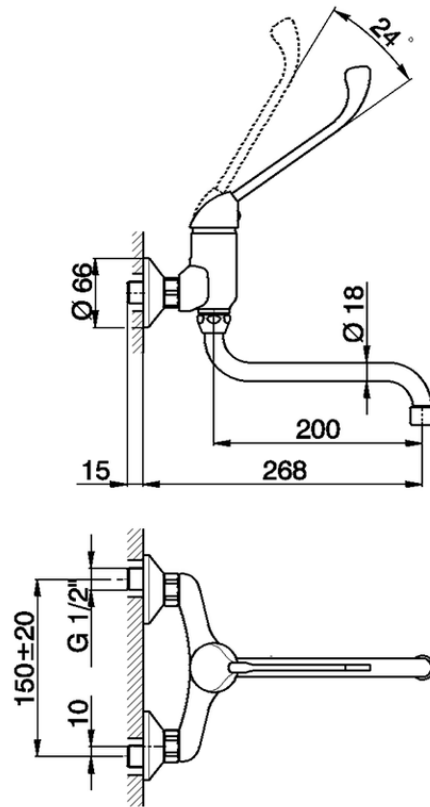

Miscelatore monocomando lavello a parete KITCHEN_CL300401

CL300401

<https://www.huberitalia.com/miscelatore-monocomando-lavello-a-parete-kitchen-cl300401>

2024-12-21