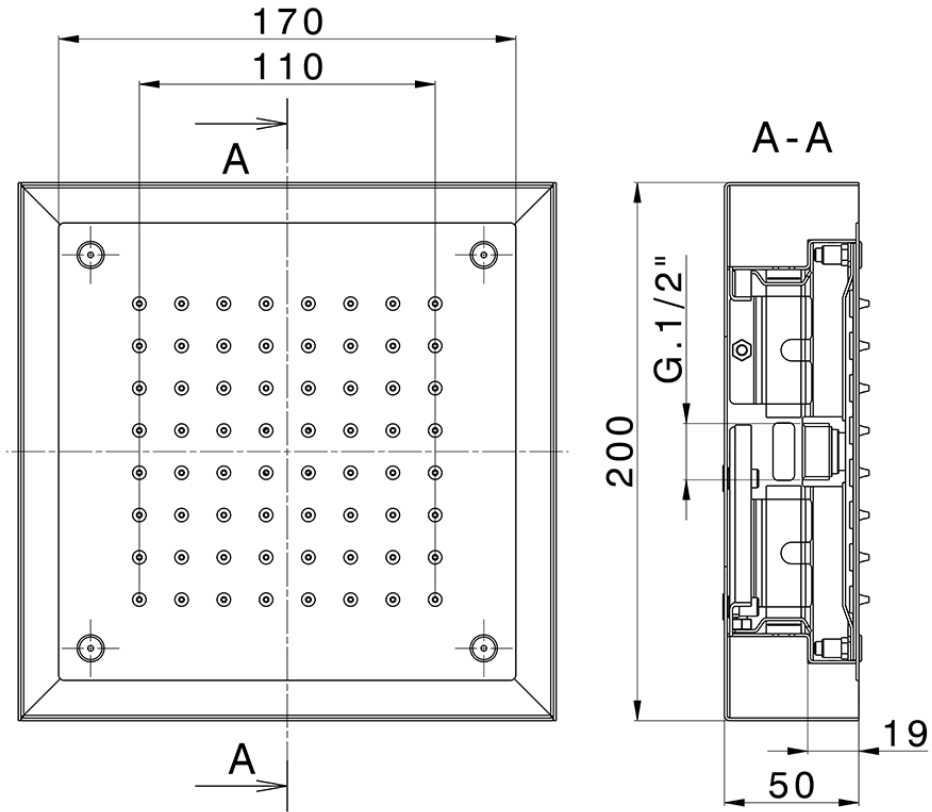

Soffione a soffitto con cromoterapia 200x200 mm ZEN\_ZS1C0245

ZS1C0245

<https://huberitalia.com/soffione-a-soffitto-con-cromoterapia-200x200-mm-zen-zs1c0245>

2024-12-04