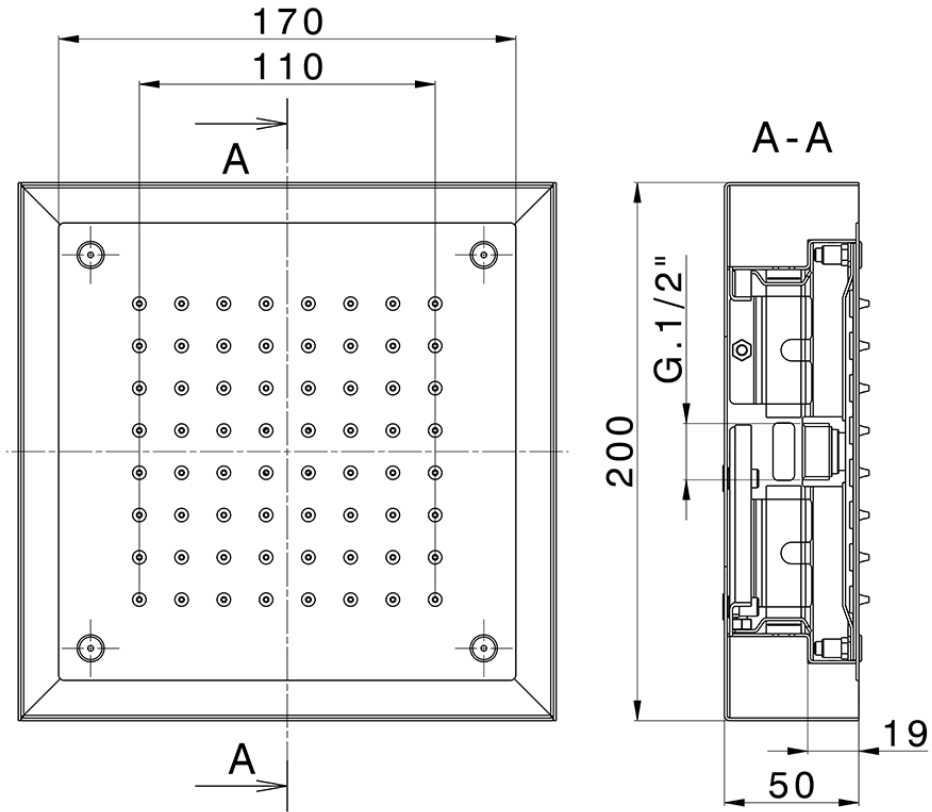

Soffione a soffitto con cromoterapia 200x200 mm ZEN_ZS1C0245

ZS1C0245

<https://www.huberitalia.com/soffione-a-soffitto-con-cromoterapia-200x200-mm-zen-zs1c0245>

2024-12-22