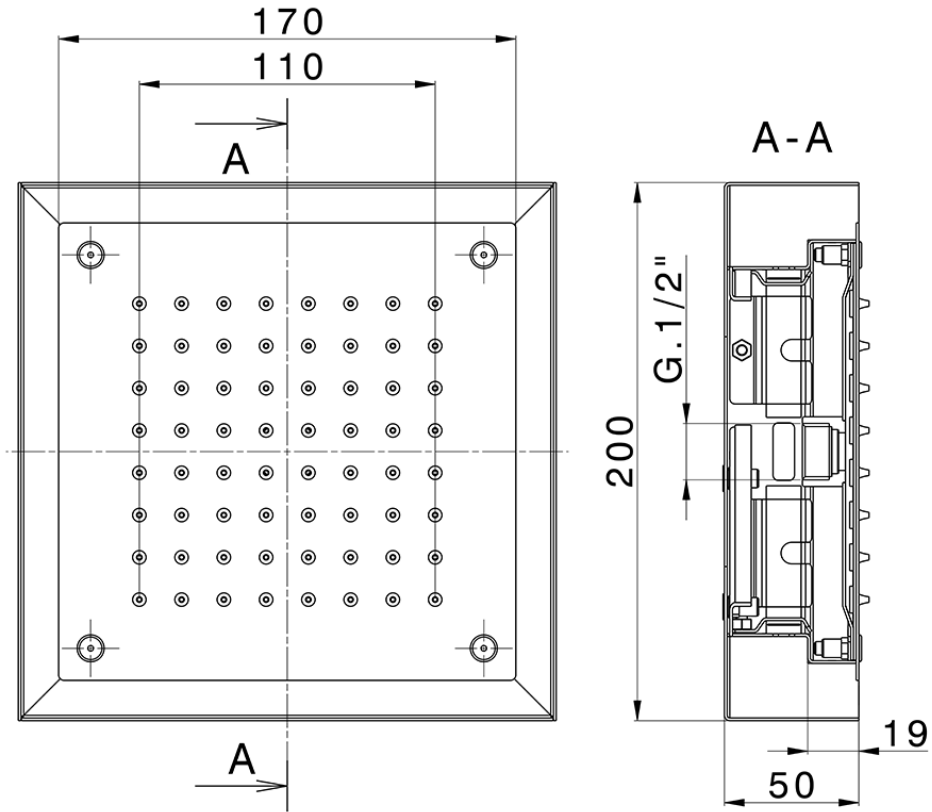

Soffione a soffitto con cromoterapia 200x200 mm ZEN_ZS1C0245

ZS1C0245

<https://huberitalia.com/soffione-a-soffitto-con-cromoterapia-200x200-mm-zen-zs1c0245>

2024-12-04