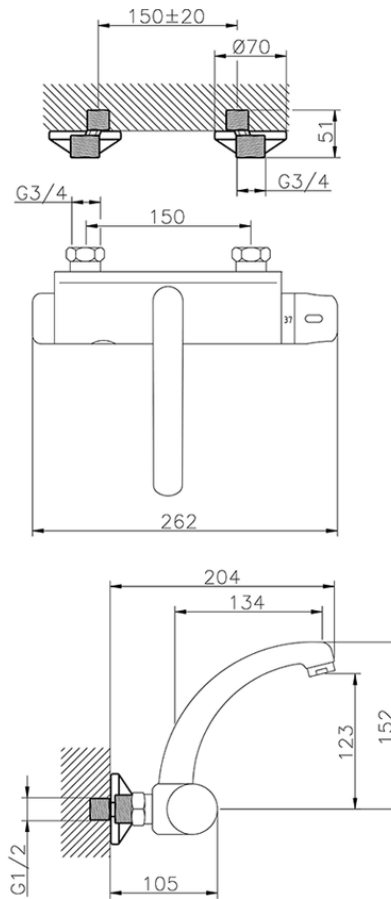

Miscelatore termostatico lavello a parete elett. CLINIC&TECHNICAL_401.23H.

401.23H.

<https://www.huberitalia.com/miscelatore-termostatico-lavello-a-parete-elett-clinicttechnical-401-23h>

2024-12-22