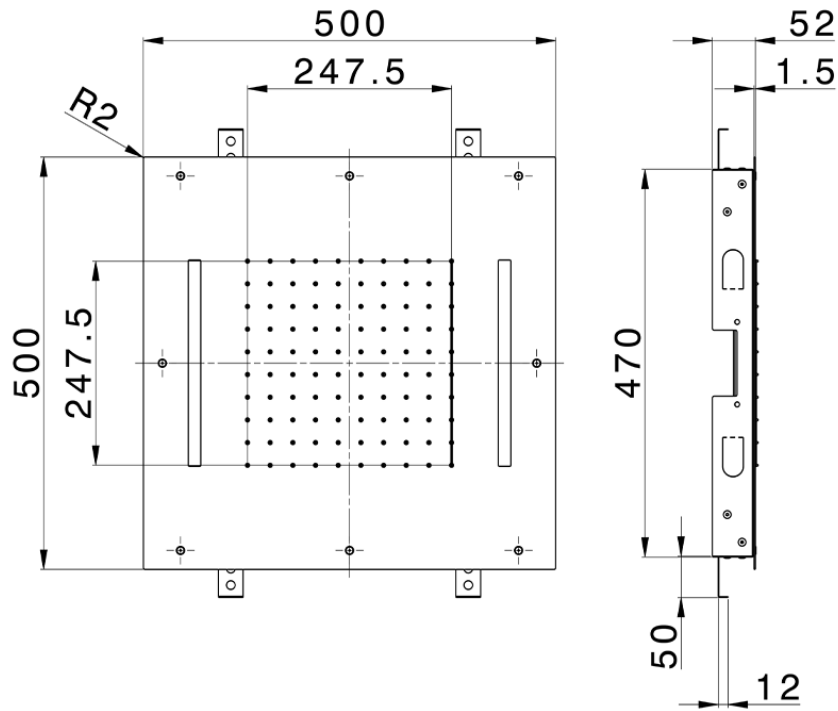

Soffione a soffitto con cromoterapia 500x500 mm ZEN_ZS1C0075

ZS1C0075

<https://www.huberitalia.com/soffione-a-soffitto-con-cromoterapia-500x500-mm-zen-zs1c0075>

2025-02-23