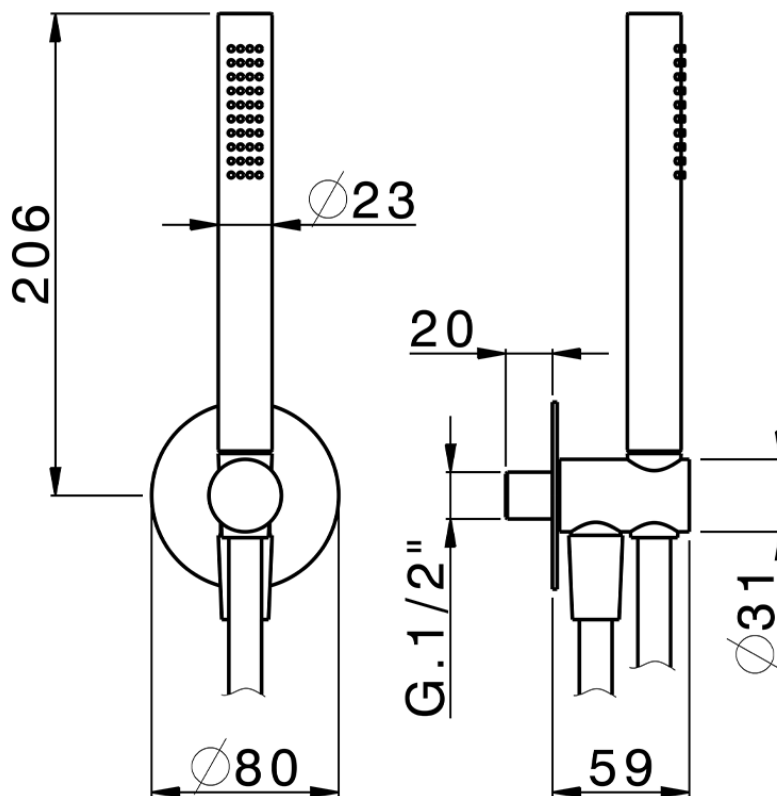

Completo doccia con presa acqua PUSH&SHOWER\_SS0G5100

SS0G5100

<https://huberitalia.com/completo-doccia-con-presa-acqua-pushshower-ss0g5100>

2024-11-21