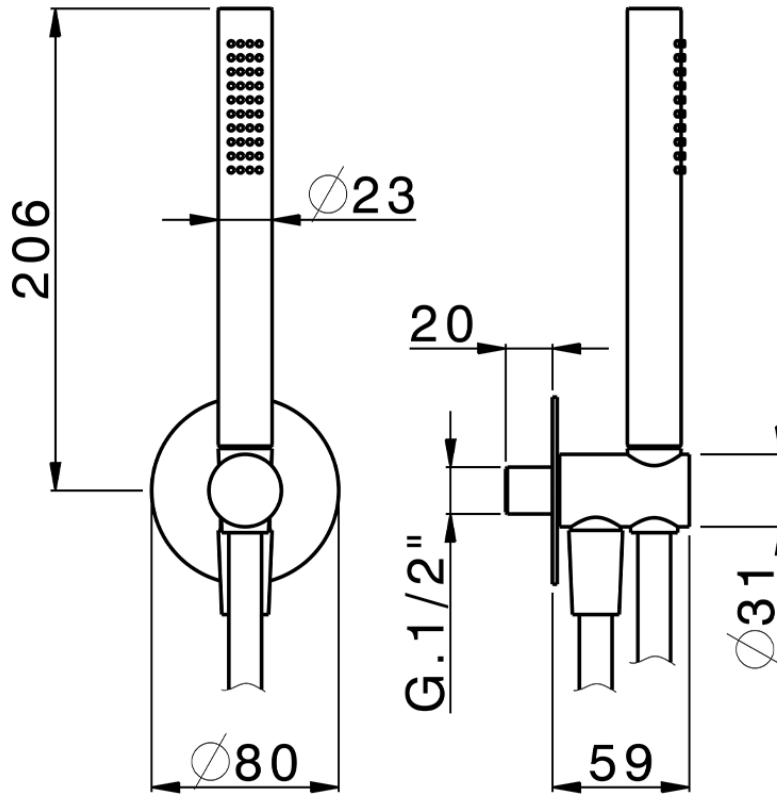

Completo doccia con presa acqua PUSH&SHOWER_SS0G5100

SS0G5100

<https://huberitalia.com/completo-doccia-con-presa-acqua-pushshower-ss0g5100>

2024-11-23