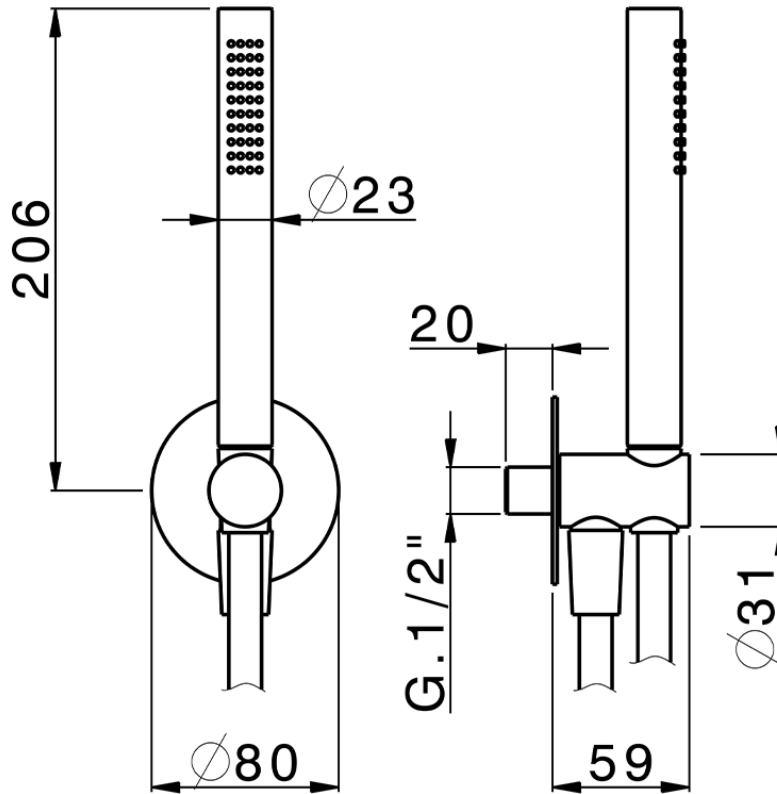

Completo doccia con presa acqua PUSH&SHOWER\_SS0G5100

SS0G5100

<https://huberitalia.com/completo-doccia-con-presa-acqua-pushshower-ss0g5100>

2024-11-21