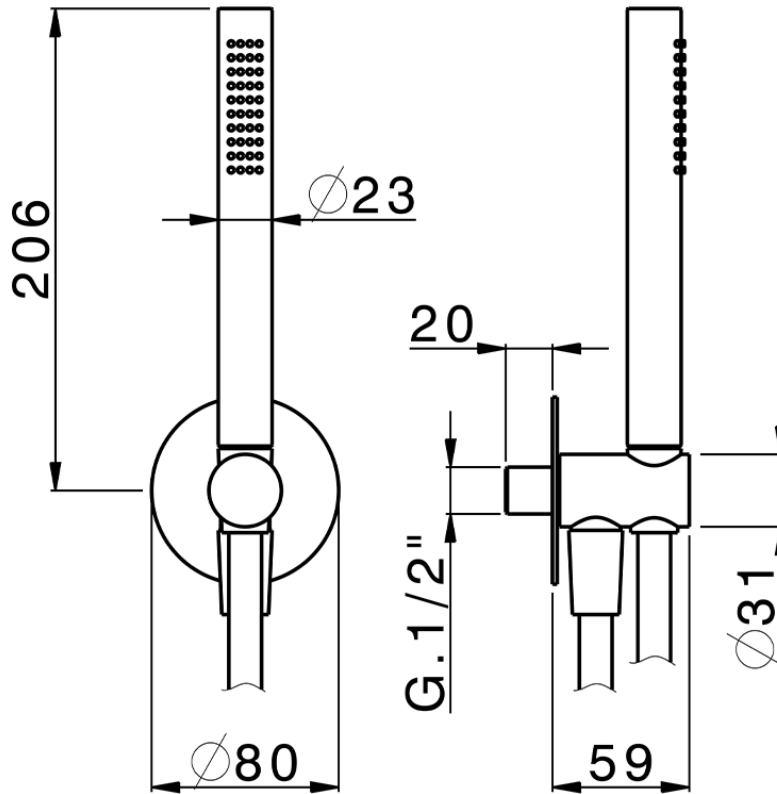

Completo doccia con presa acqua PUSH&SHOWER_SS0G5100

SS0G5100

<https://huberitalia.com/completo-doccia-con-presa-acqua-pushshower-ss0g5100>

2024-11-21