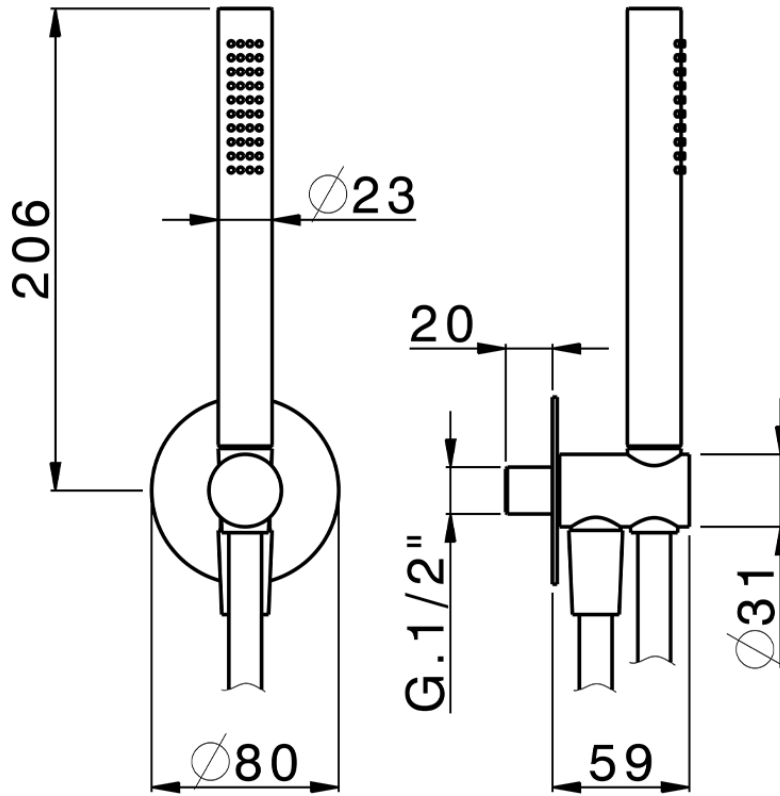

Completo doccia con presa acqua PUSH&SHOWER_SS0G5100

SS0G5100

<https://huberitalia.com/completo-doccia-con-presa-acqua-pushshower-ss0g5100>

2024-11-23