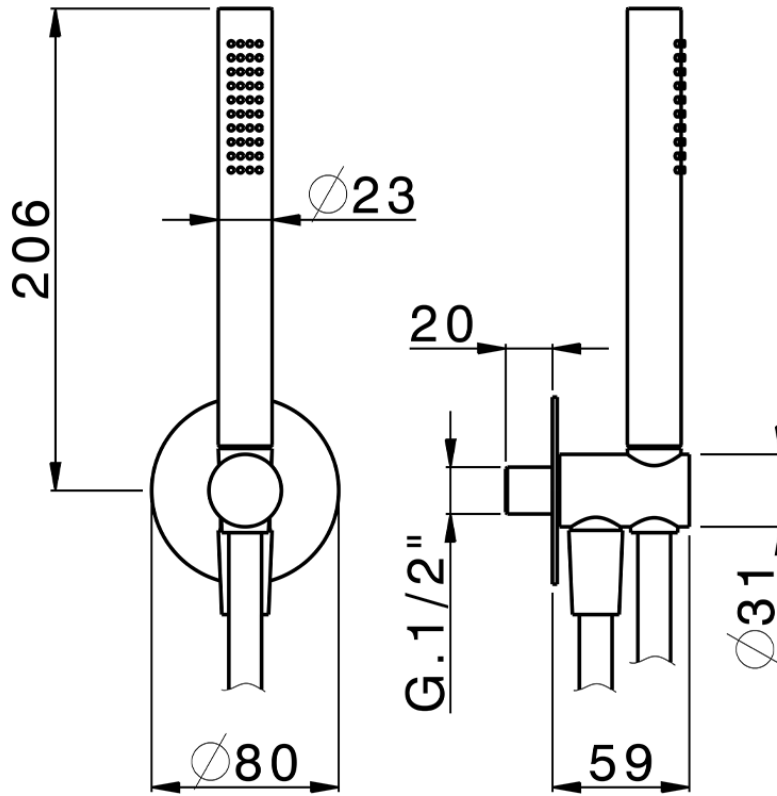

Completo doccia con presa acqua PUSH&SHOWER\_SS0G5100

SS0G5100

<https://huberitalia.com/completo-doccia-con-presa-acqua-pushshower-ss0g5100>

2024-11-23