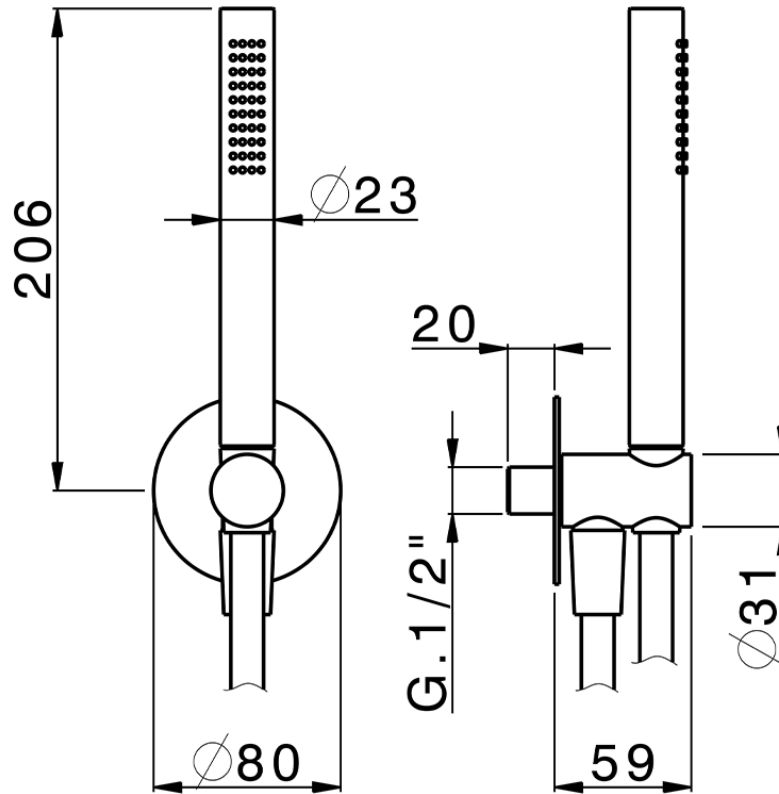

## Completo doccia con presa acqua PUSH&SHOWER\_SS0G5100

SS0G5100

<https://huberitalia.com/completo-doccia-con-presa-acqua-pushshower-ss0g5100>

2024-11-21