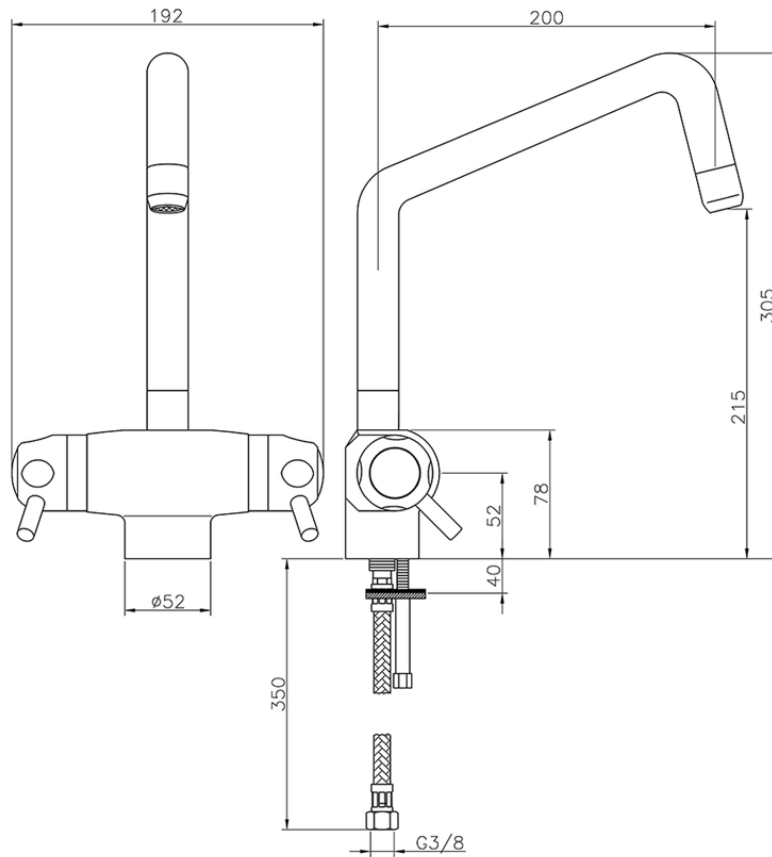

Miscelatore termostatico lavello CLINIC&TECHNICAL_CPT65010

CPT65010

<https://www.huberitalia.com/miscelatore-termostatico-lavello-clinictechnical-cpt65010>

2025-01-21