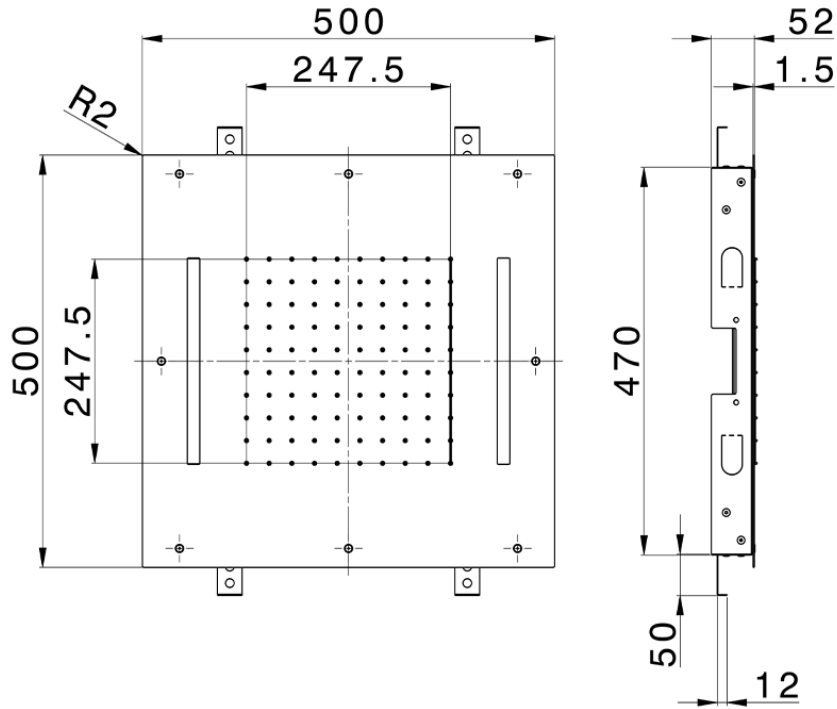

Soffione a soffitto con cromoterapia 500x500 mm ZEN_ZS1C0075

ZS1C0075

<https://huberitalia.com/soffione-a-soffitto-con-cromoterapia-500x500-mm-zen-zs1c0075>

2024-10-22