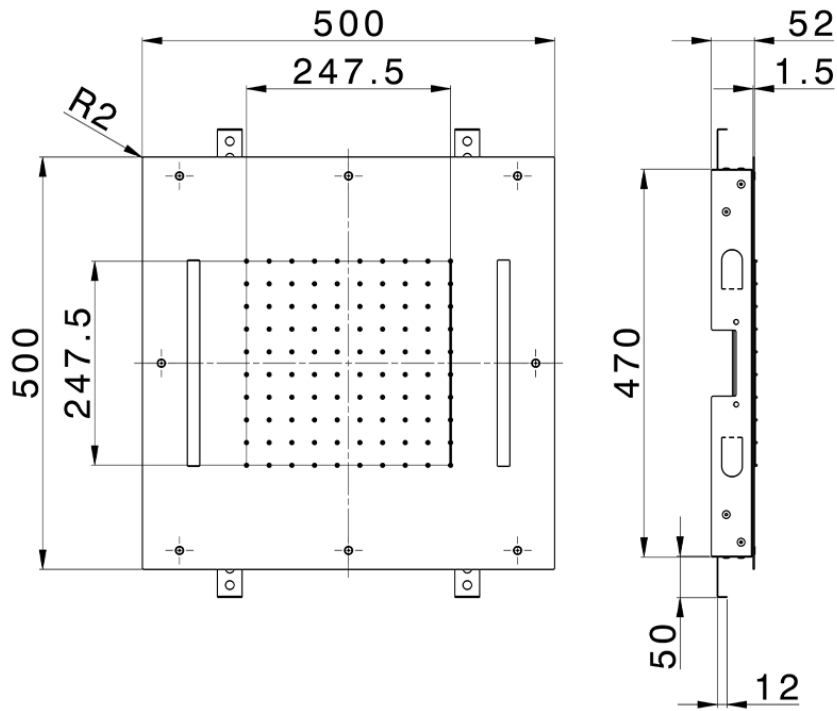

Soffione a soffitto con cromoterapia 500x500 mm ZEN_ZS1C0075

ZS1C0075

<https://huberitalia.com/soffione-a-soffitto-con-cromoterapia-500x500-mm-zen-zs1c0075>

2024-10-22