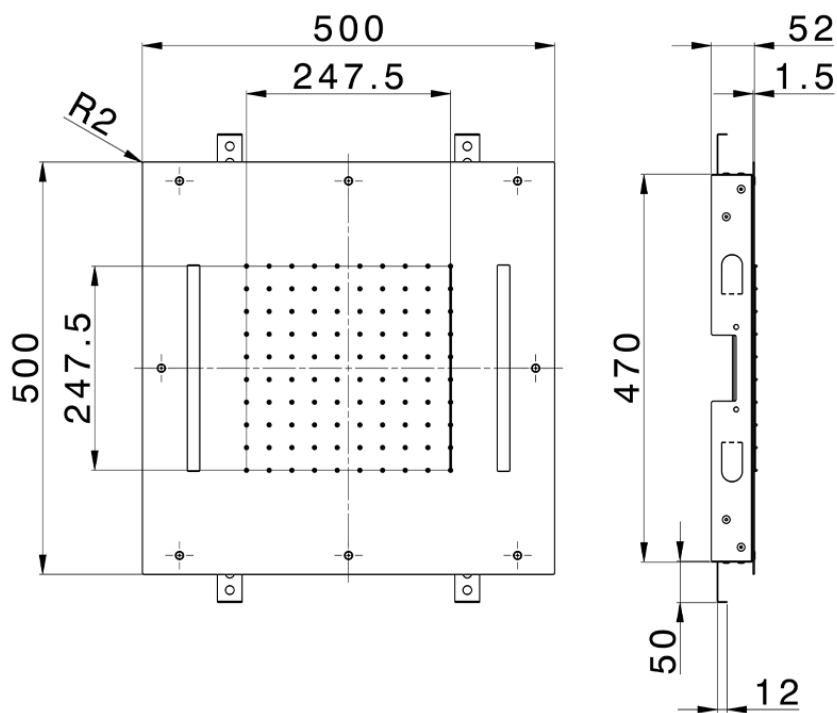

Soffione a soffitto con cromoterapia 500x500 mm ZEN_ZS1C0075

ZS1C0075

<https://huberitalia.com/soffione-a-soffitto-con-cromoterapia-500x500-mm-zen-zs1c0075>

2024-10-22