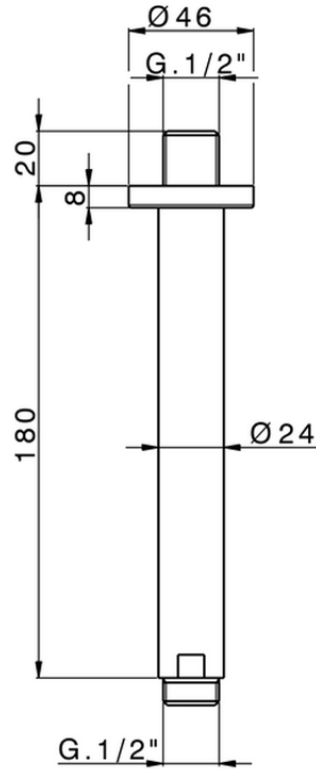

Braccio doccia a soffitto SHOWER_SS013250

SS013250

<https://huberitalia.com/braccio-doccia-a-soffitto-shower-ss013250>

2024-11-21