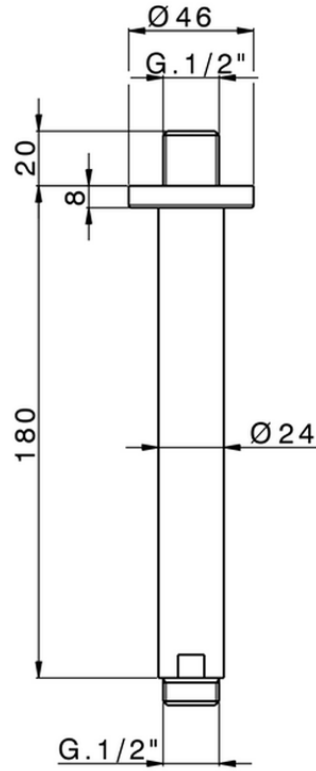

Braccio doccia a soffitto SHOWER_SS013250

SS013250

<https://huberitalia.com/braccio-doccia-a-soffitto-shower-ss013250>

2024-11-21