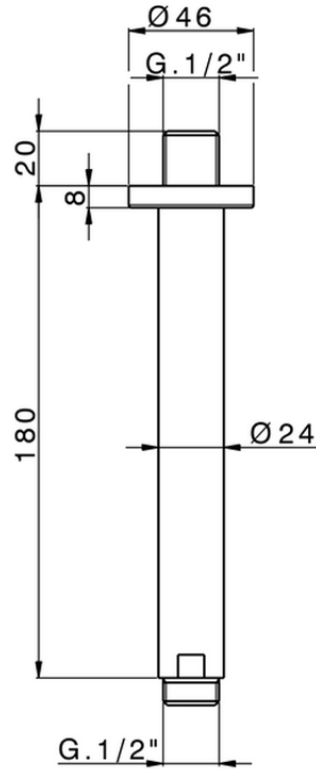

Braccio doccia a soffitto SHOWER_SS013250

SS013250

<https://huberitalia.com/braccio-doccia-a-soffitto-shower-ss013250>

2024-11-23