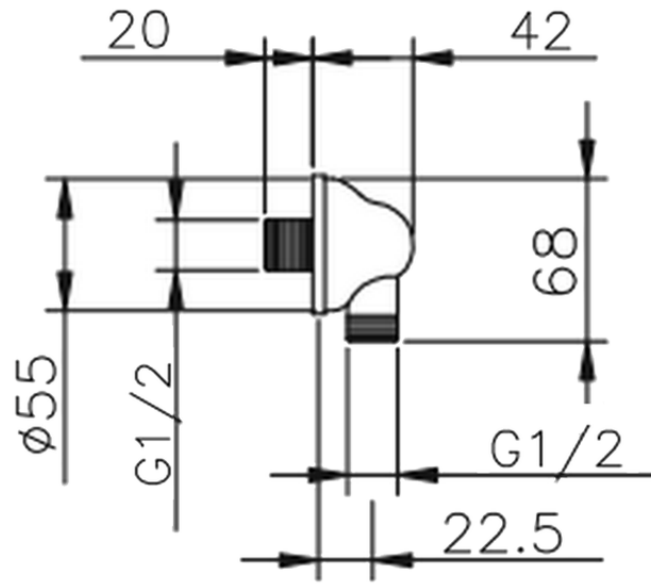

## Presad'acqua SHOWER\_67.02H.

67.02H.

<https://huberitalia.com/presa-dacqua-shower-67-02h>

2024-12-04