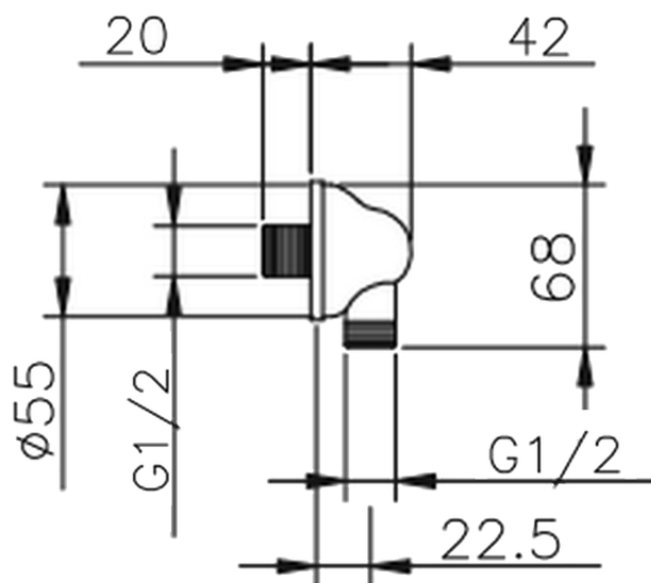

Presad'acqua SHOWER_67.02H.

67.02H.

<https://www.huberitalia.com/presa-dacqua-shower-67-02h>

2024-12-22