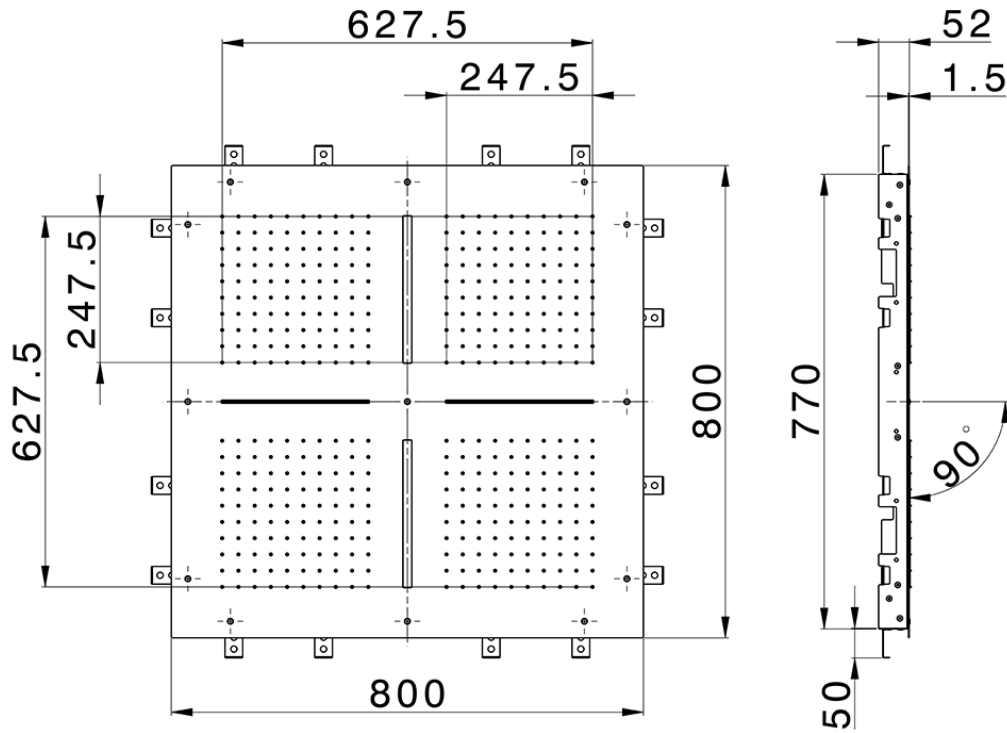

Soffione a soffitto con cromoterapia 800x800 mm ZEN_ZS1C0100

ZS1C0100

<https://huberitalia.com/soffione-a-soffitto-con-cromoterapia-800x800-mm-zen-zs1c0100>

2024-12-04