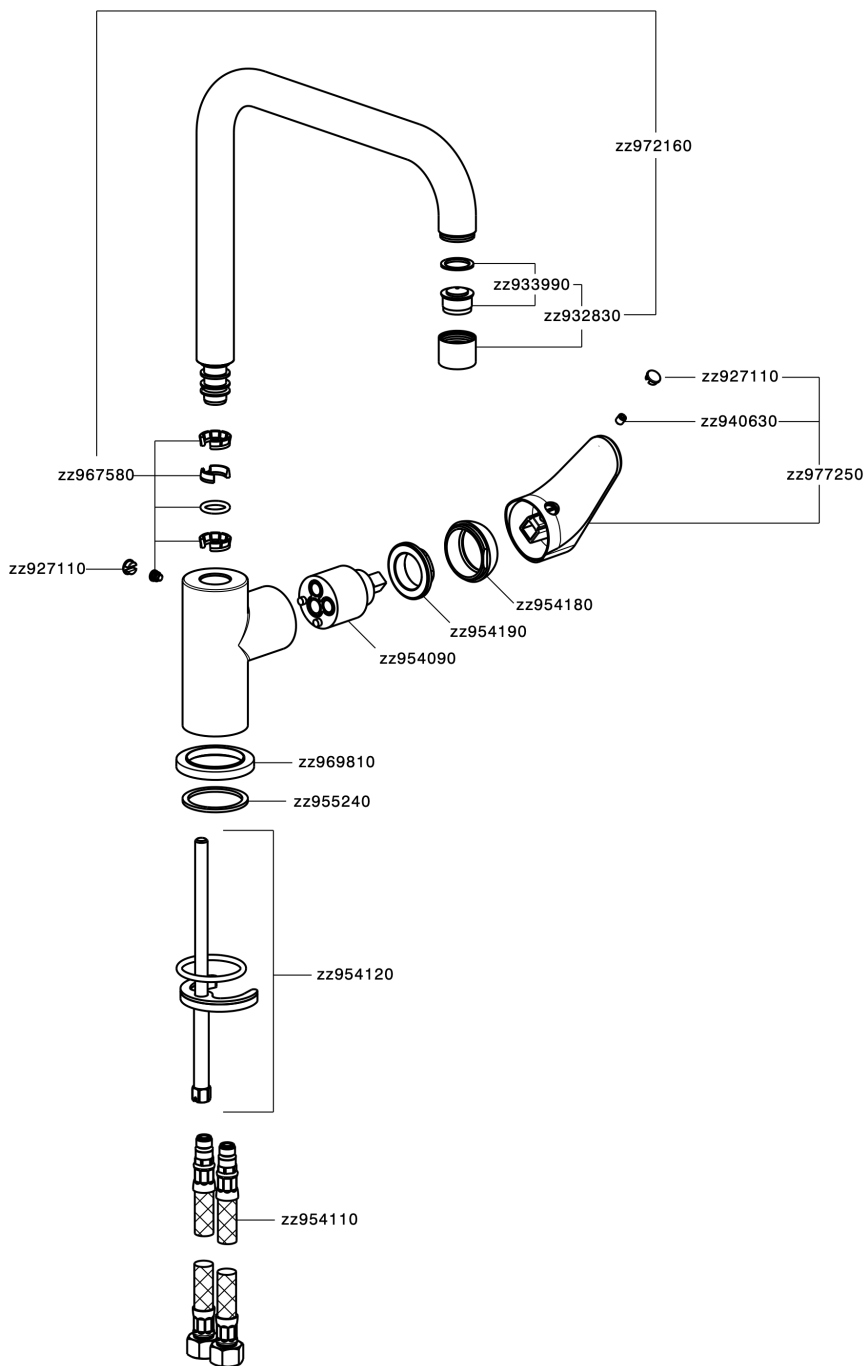

Miscelatore monocomando lavello EnergySave KITCHEN_AH002535

AH002535

<https://www.huberitalia.com/miscelatore-monocomando-lavello-energysave-kitchen-ah002535>

2025-04-15