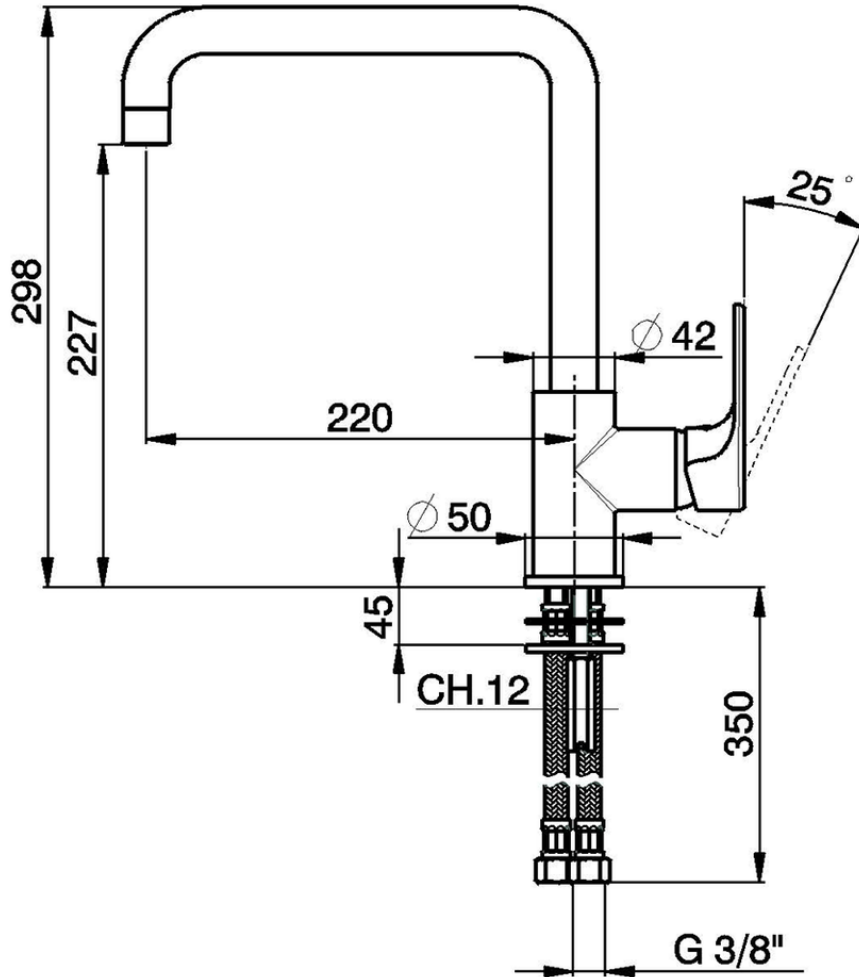

Miscelatore monocomando lavello EnergySave KITCHEN\_AH002535

AH002535

<https://www.huberitalia.com/miscelatore-monocomando-lavello-energy-save-kitchen-ah002535>

2025-04-15