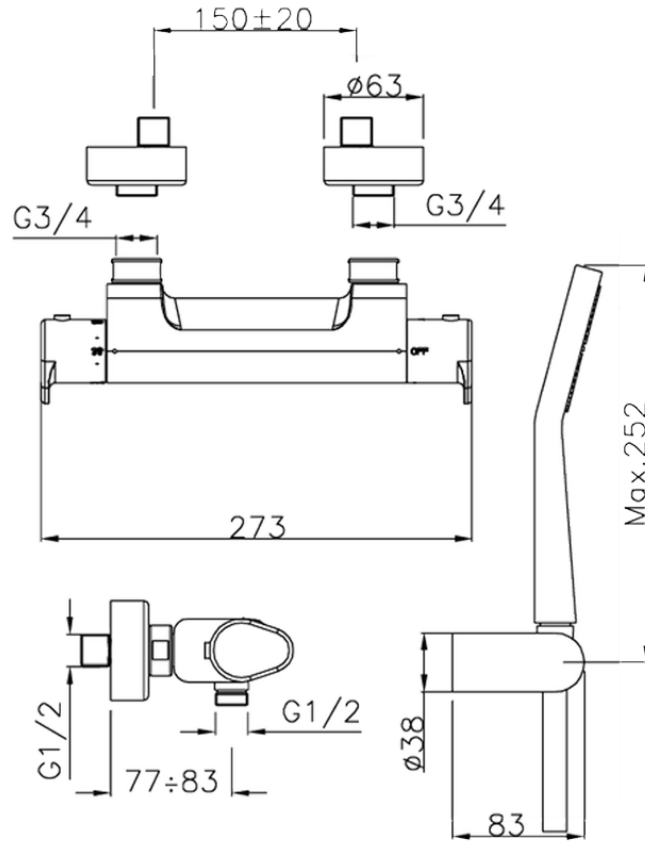

Miscelatore termostatico doccia completo H3_H3D01015

H3D01015

<https://huberitalia.com/miscelatore-termostatico-doccia-completo-h3-h3d01015>

2024-12-04