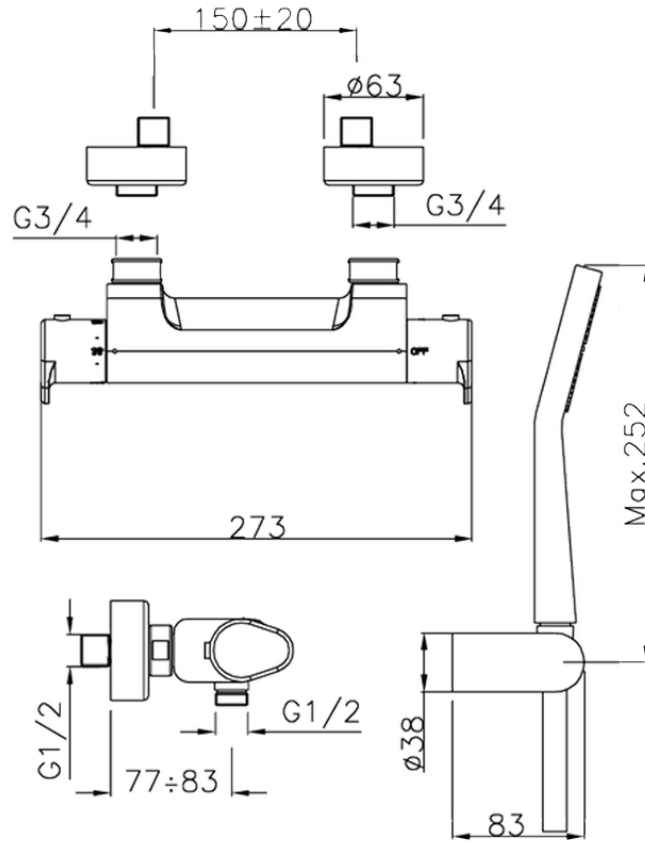

Miscelatore termostatico doccia completo H3_H3D01015

H3D01015

<https://www.huberitalia.com/miscelatore-termostatico-doccia-completo-h3-h3d01015>

2024-12-22