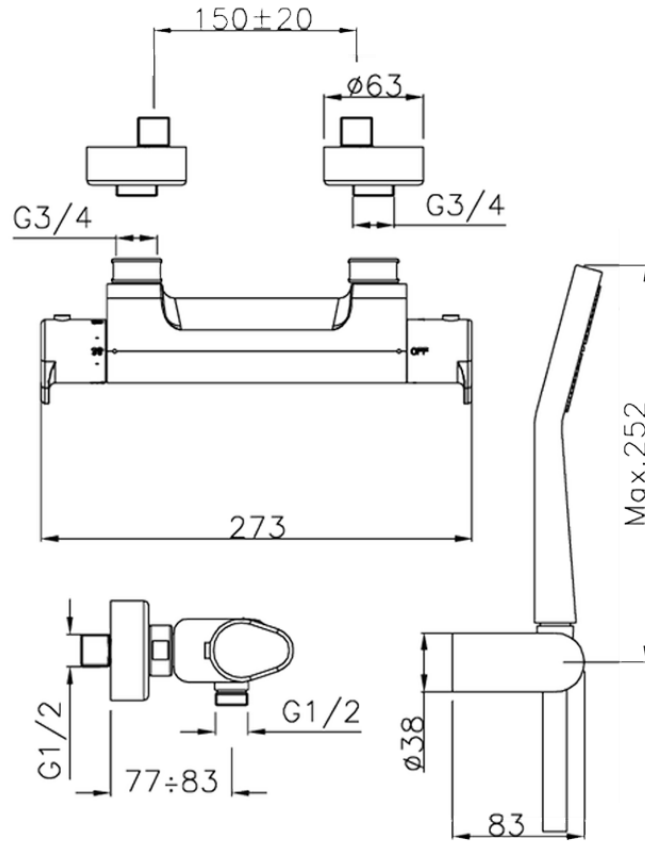

Miscelatore termostatico doccia completo H3_H3D01015

H3D01015

<https://www.huberitalia.com/miscelatore-termostatico-doccia-completo-h3-h3d01015>

2024-12-22