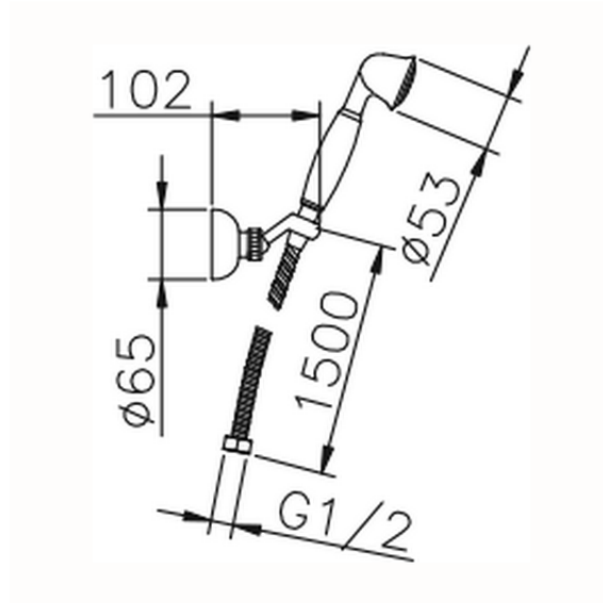

Completo doccia duplex Croisette SHOWER_63.07H.

63.07H.

<https://huberitalia.com/completo-doccia-duplex-croisette-shower-63-07h>

2024-12-04