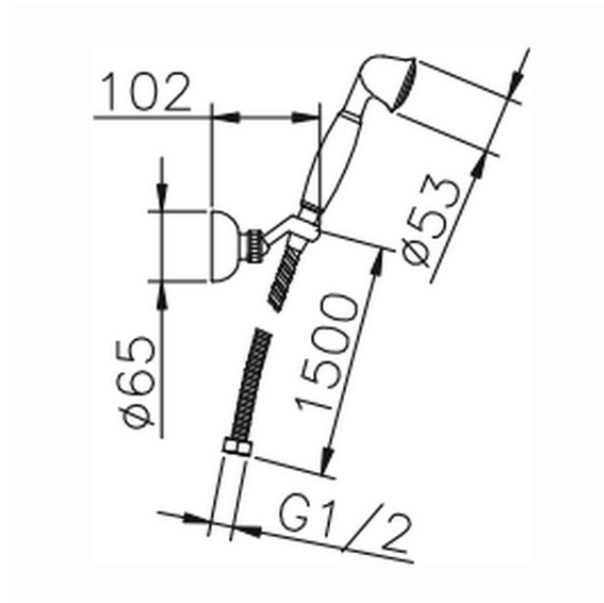

Completo doccia duplex Croisette SHOWER_63.07H.

63.07H.

<https://www.huberitalia.com/completo-doccia-duplex-croisette-shower-63-07h>

2024-12-22