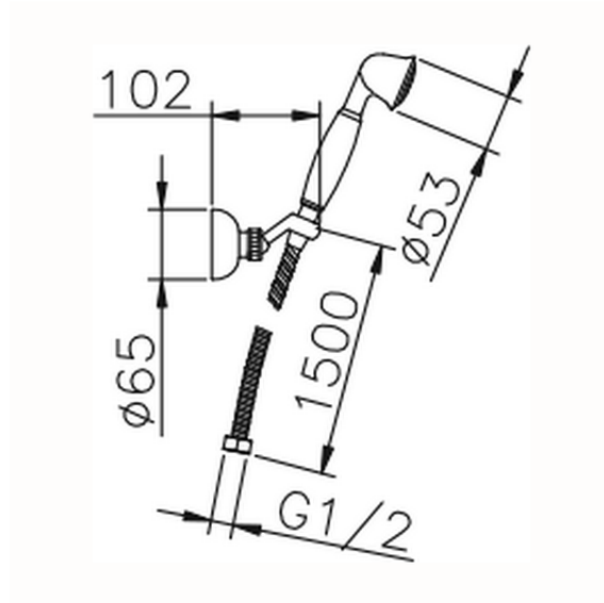

## Completo doccia duplex Croisette SHOWER\_63.07H.

63.07H.

<https://www.huberitalia.com/completo-doccia-duplex-croisette-shower-63-07h>

2024-12-22