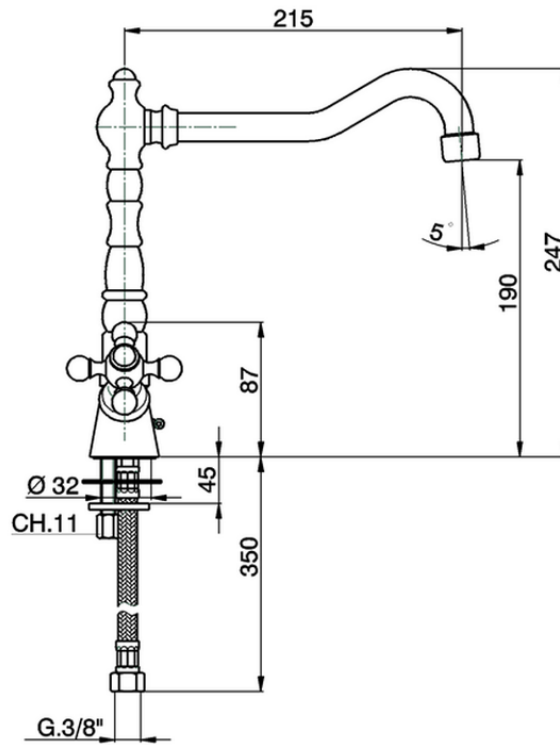

Miscelatore lavello KITCHEN_RE300520

RE300520

<https://huberitalia.com/miscelatore-lavello-kitchen-re300520>

2024-11-21