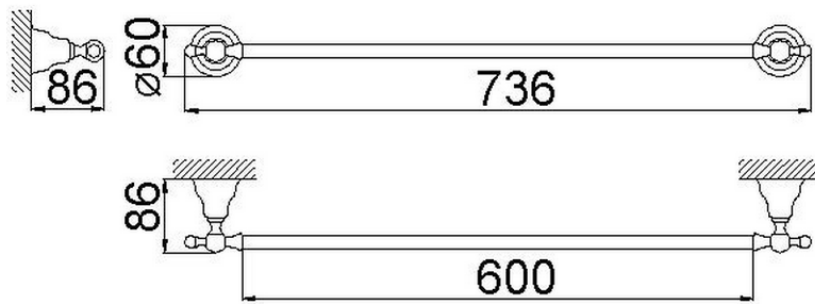

## Porta salviette 60 cm CROISSETTE\_4014.01H.

4014.01H.

<https://www.huberitalia.com/porta-salviette-60-cm-croisette-4014-01h>

2024-12-22