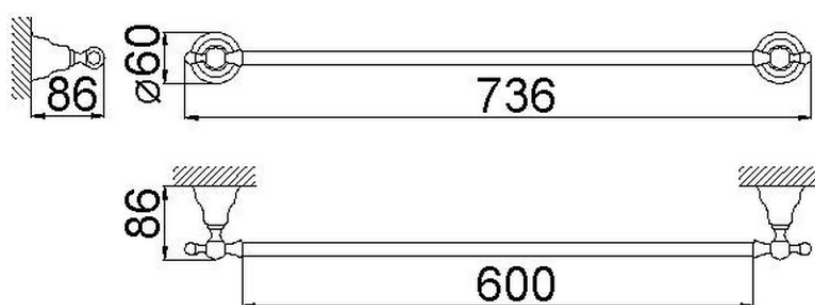

Porta salviette 60 cm CROISSETTE_4014.01H.

4014.01H.

<https://www.huberitalia.com/porta-salviette-60-cm-croisette-4014-01h>

2024-12-22