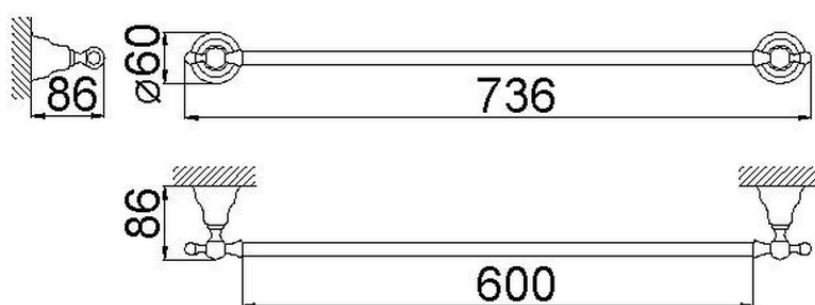

Porta salviette 60 cm CROISSETTE_4014.01H.

4014.01H.

<https://www.huberitalia.com/porta-salviette-60-cm-croisette-4014-01h>

2024-12-31