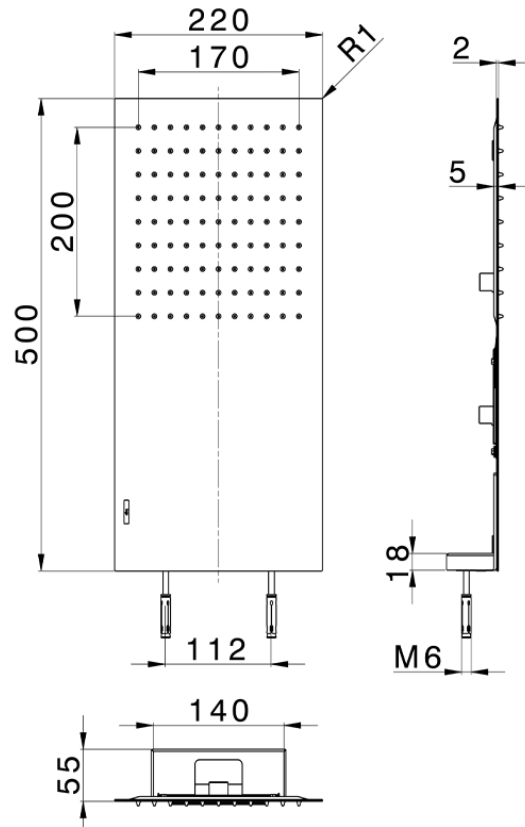

Soffione a parete 500x220 mm ZEN_ZS122120

ZS122120

<https://www.huberitalia.com/soffione-a-parete-500x220-mm-zen-zs122120>

2024-12-22