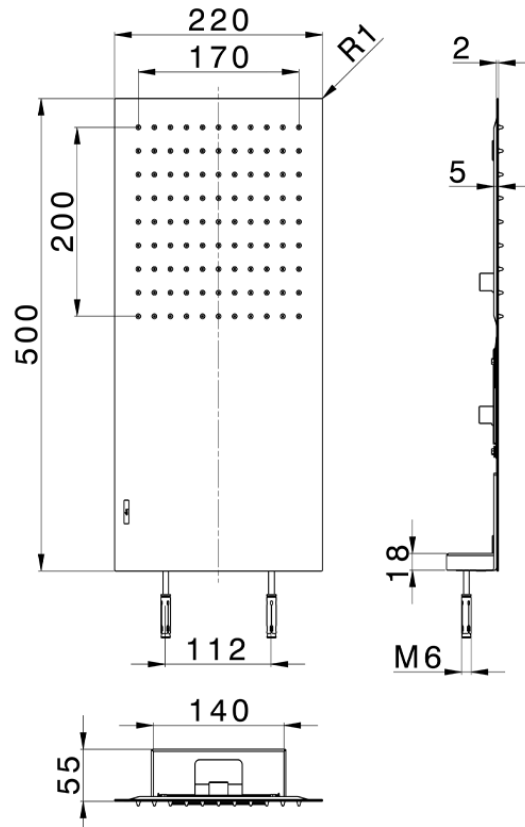

Soffone a parete 500x220 mm ZEN_ZS122120

ZS122120

<https://www.huberitalia.com/soffone-a-parete-500x220-mm-zen-zs122120>

2024-12-22