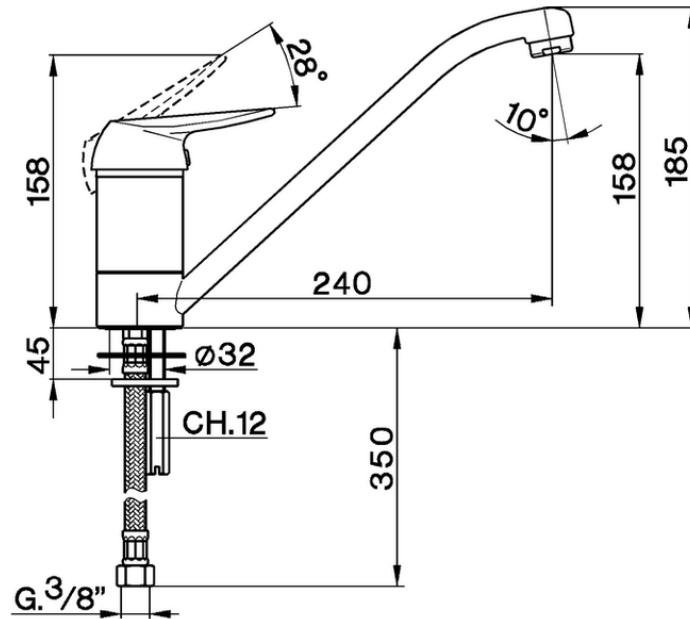

Miscelatore monocomando lavello KITCHEN_AT400580

AT400580

<https://www.huberitalia.com/miscelatore-monocomando-lavello-kitchen-at400580>

2025-02-05