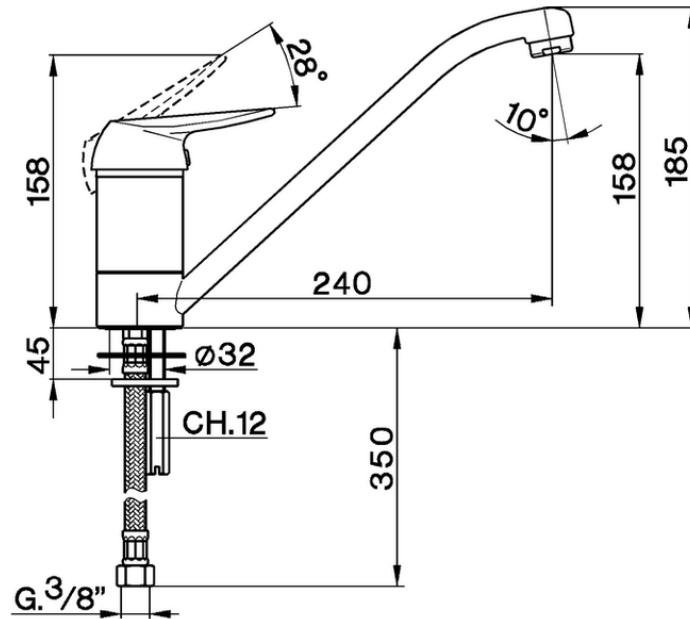

Miscelatore monocomando lavello KITCHEN_AT400580

AT400580

<https://www.huberitalia.com/miscelatore-monocomando-lavello-kitchen-at400580>

2024-12-11