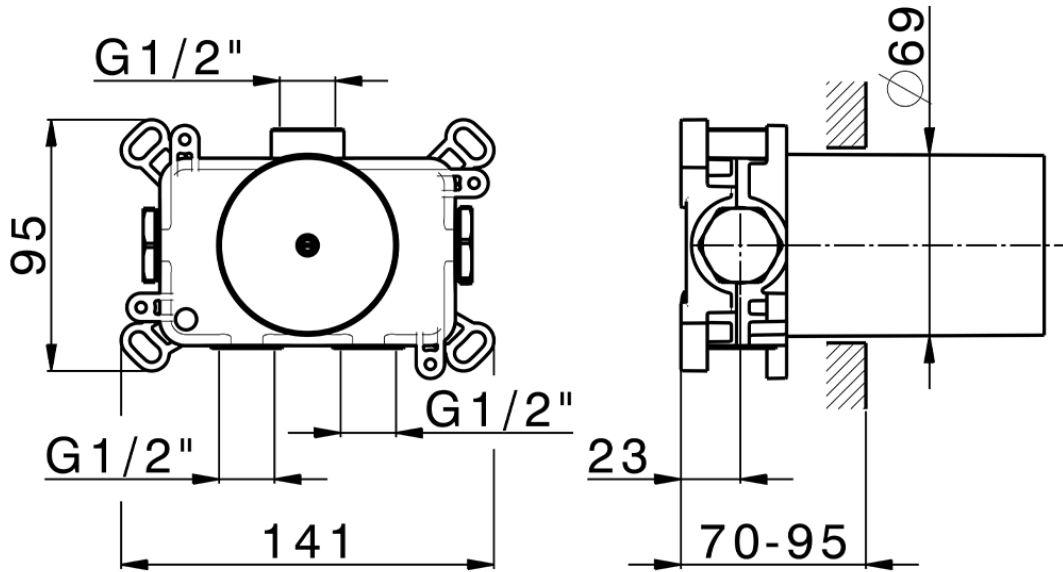

Parte incasso termostatico PUSH&SHOWER_ZB0G1000

ZB0G1000

<https://www.huberitalia.com/parte-incasso-termostatico-pushshower-zb0g1000>

2025-02-22