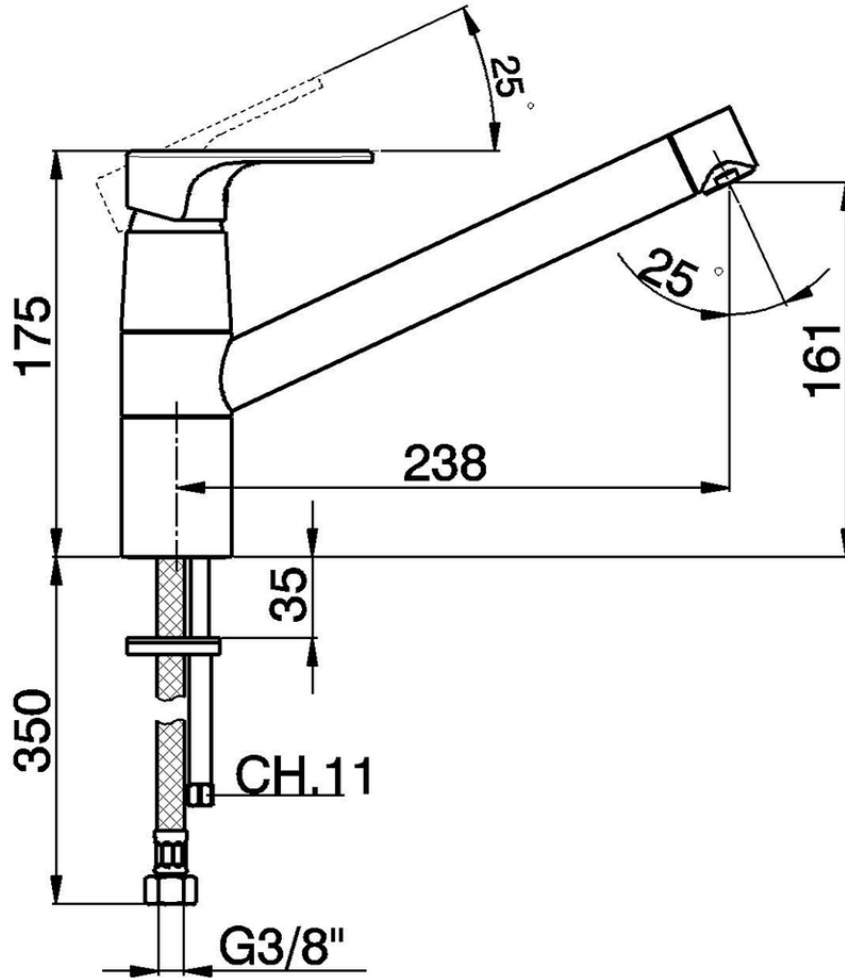

Miscelatore monocomando lavello EnergySave KITCHEN_AH002585

AH002585

<https://www.huberitalia.com/miscelatore-monocomando-lavello-energy-save-kitchen-ah002585>

2025-04-15